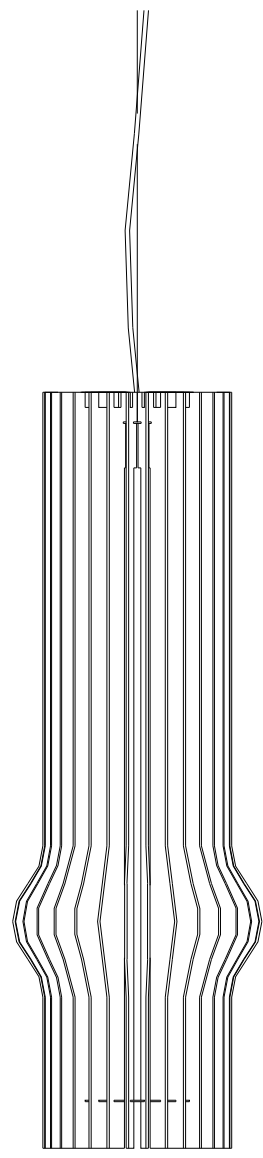

Tube

Ceiling Lamp

Materials

Acrylic

Colours

Catalogue Colours

Technical

CE E27 /Max. 21w EC

CE E27 /Halogeneo Eco Max. 70w

Cable Lenght 2M (transparent)

Cleaning Instructions

Mood recommends the using of a feather duster to remove the dust particles. If a stain persists use a soft damp cloth to gently rub the stained area.

Do not use abrasive cloths or substances.

BARCELONA
DESIGN

Продажа дизайнерской мебели,
света и аксессуаров
по всей России

8 (800) 000-136
hello@barcelonadesign.ru
www.barcelonadesign.ru

Main Dimensions

25 cm

100 cm