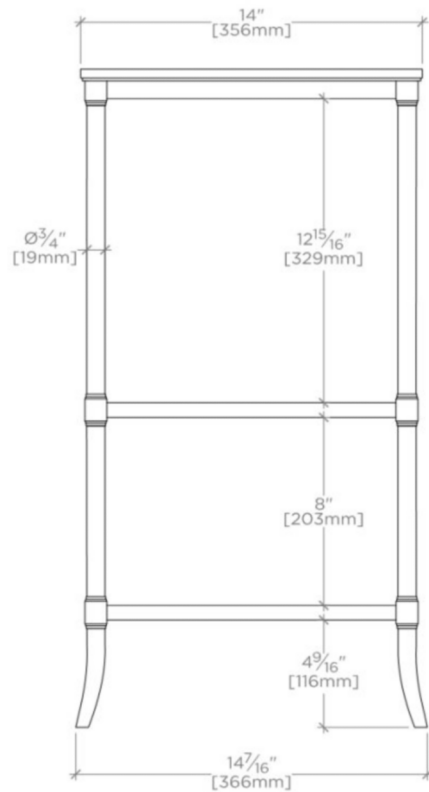

EASTON

EAET06

Easton Etagere with Clear Glass 14" x 14" x 26"

SHOWN IN EASTON ETAGERE WITH CLEAR GLASS 14" X 14" X 26" | EAET06

TECHNICAL DETAILS

Adjustable Levelers / Feet: N
Depth / Width: 14"
Height: 26"
Length: 14"
Primary Material: Metal
Suggested Application: All Applications

EASTON

EAET06

Easton Etagere with Clear Glass 14" x 14" x 26"

TOP VIEW

SCALE: 1/2"=1'-0"

FRONT VIEW

SCALE: 1/2"=1'-0"

SIDE VIEW

SCALE: 1/2"=1'-0"