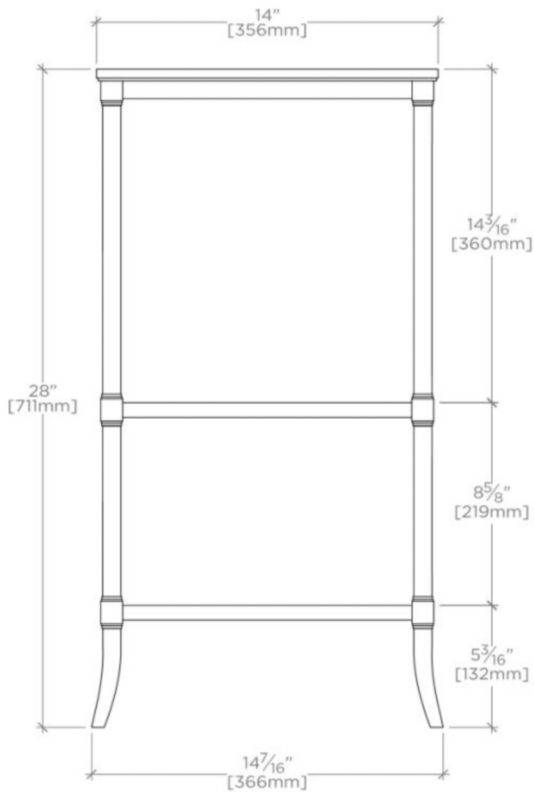

EASTON

EAET06

Easton Etagere with Clear Glass 14" x 14" x 26"

SHOWN IN EASTON ETAGERE WITH CLEAR GLASS 14" X 14" X 26" | EAET06

TECHNICAL DETAILS

Adjustable Levelers / Feet: N
Depth / Width: 14"
Height: 26"
Length: 14"
Primary Material: Metal
Suggested Application: All Applications

INSPIRATION

Drawing on Edwardian style, Easton is the most extensive Waterworks family; a range of moods and a selection of products from fittings to furniture.

PRODUCT FEATURES

Edwardian style
Hand-worked by skilled craftsmen
Three Clear Glass Shelves
14" x 14" x 26"

EASTON

EAET06

Easton Etagere with Clear Glass 14" x 14" x 26"

TOP VIEW

SCALE: 1/2"=1'-0"

FRONT VIEW

SCALE: 1/2"=1'-0"

SIDE VIEW

SCALE: 1/2"=1'-0"