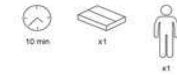

product sizes

height x width x depth (cm)	90	x	45	x	58
product weight (Kg)	5,4				
seat height (cm)	47				
seat depth (cm)	43				
armrest height (cm)					

technical drawings

product features

use (domestic/office)	Domestic
applicance (inner/outer)	Outer under cover
stackable (yes/no)	No
adjustable height (yes/no)	No
foldable (yes/no)	No
swivel (yes/no)	No
max. load (Kg)	130
seat material	Rope (95% polypropylene + 5% polyester). Thickness: 0,6 cm
seat finishing	UV resistant treatment
seat density foam (kg/m3)	
seat detachable (yes/no)	No
seat grammage (g/m2)	

assembly instructions

4

CC0546

CC0546

3

packaging

units per lot	2
cbm (m3) / gross weight (Kg)	0,12 / 6,5
nº of boxes	1

box 1	1
description	GLENDON Chair eucalyptus natural rope grey
description box	FULL ITEM
height x width x depth (cm)	65 x 67 x 55
cbm (m3) / gross weight (Kg) / net weight (Kg)	0,120 / 6,5 / 5,4