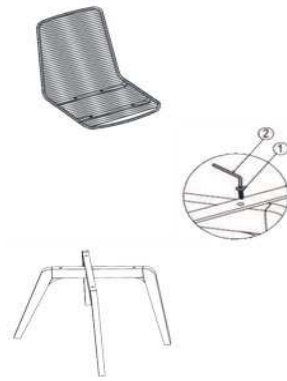

assembly instructions

4

CC0546

CC0546

3

packaging

units per lot	2
cbm (m3) / gross weight (Kg)	0,12 / 6,5
nº of boxes	1

box 1	1
description	GLENDON Chair eucalyptus natural rope grey
description box	FULL ITEM
height x width x depth (cm)	65 x 67 x 55
cbm (m3) / gross weight (Kg) / net weight (Kg)	0,120 / 6,5 / 5,4

box 2	
description	
description box	
height x width x depth (cm)	x x
cbm (m3) / gross weight (Kg) / net weight (Kg)	/ /