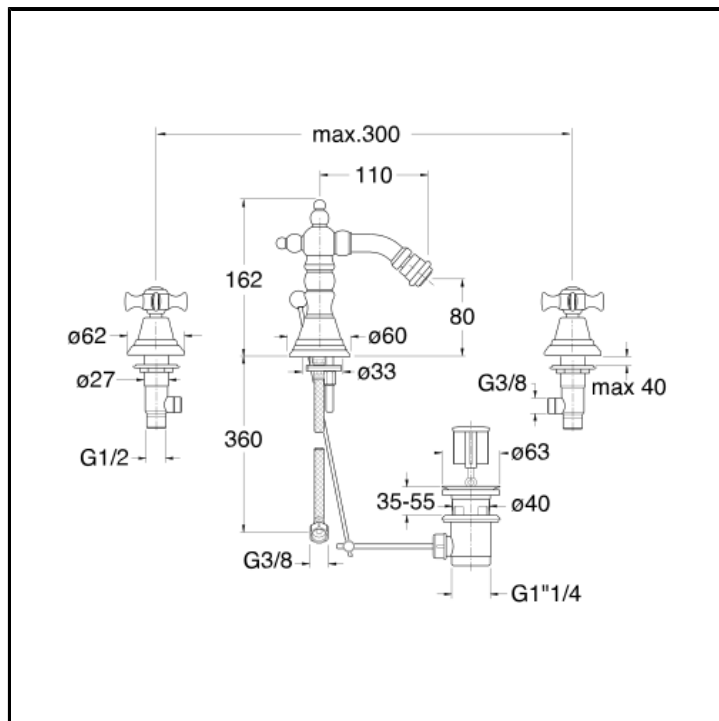

3 hole bidet mixer with 1"1/4 pop up waste

FINITURE

-  Chrome
-  Brushed metallic
-  Yellow gold oro
-  PVD polished rose gold
-  PVD brushed rose gold
-  Brushed old brass

FEATURES FROM TECHNOLOGIES

-
-
-