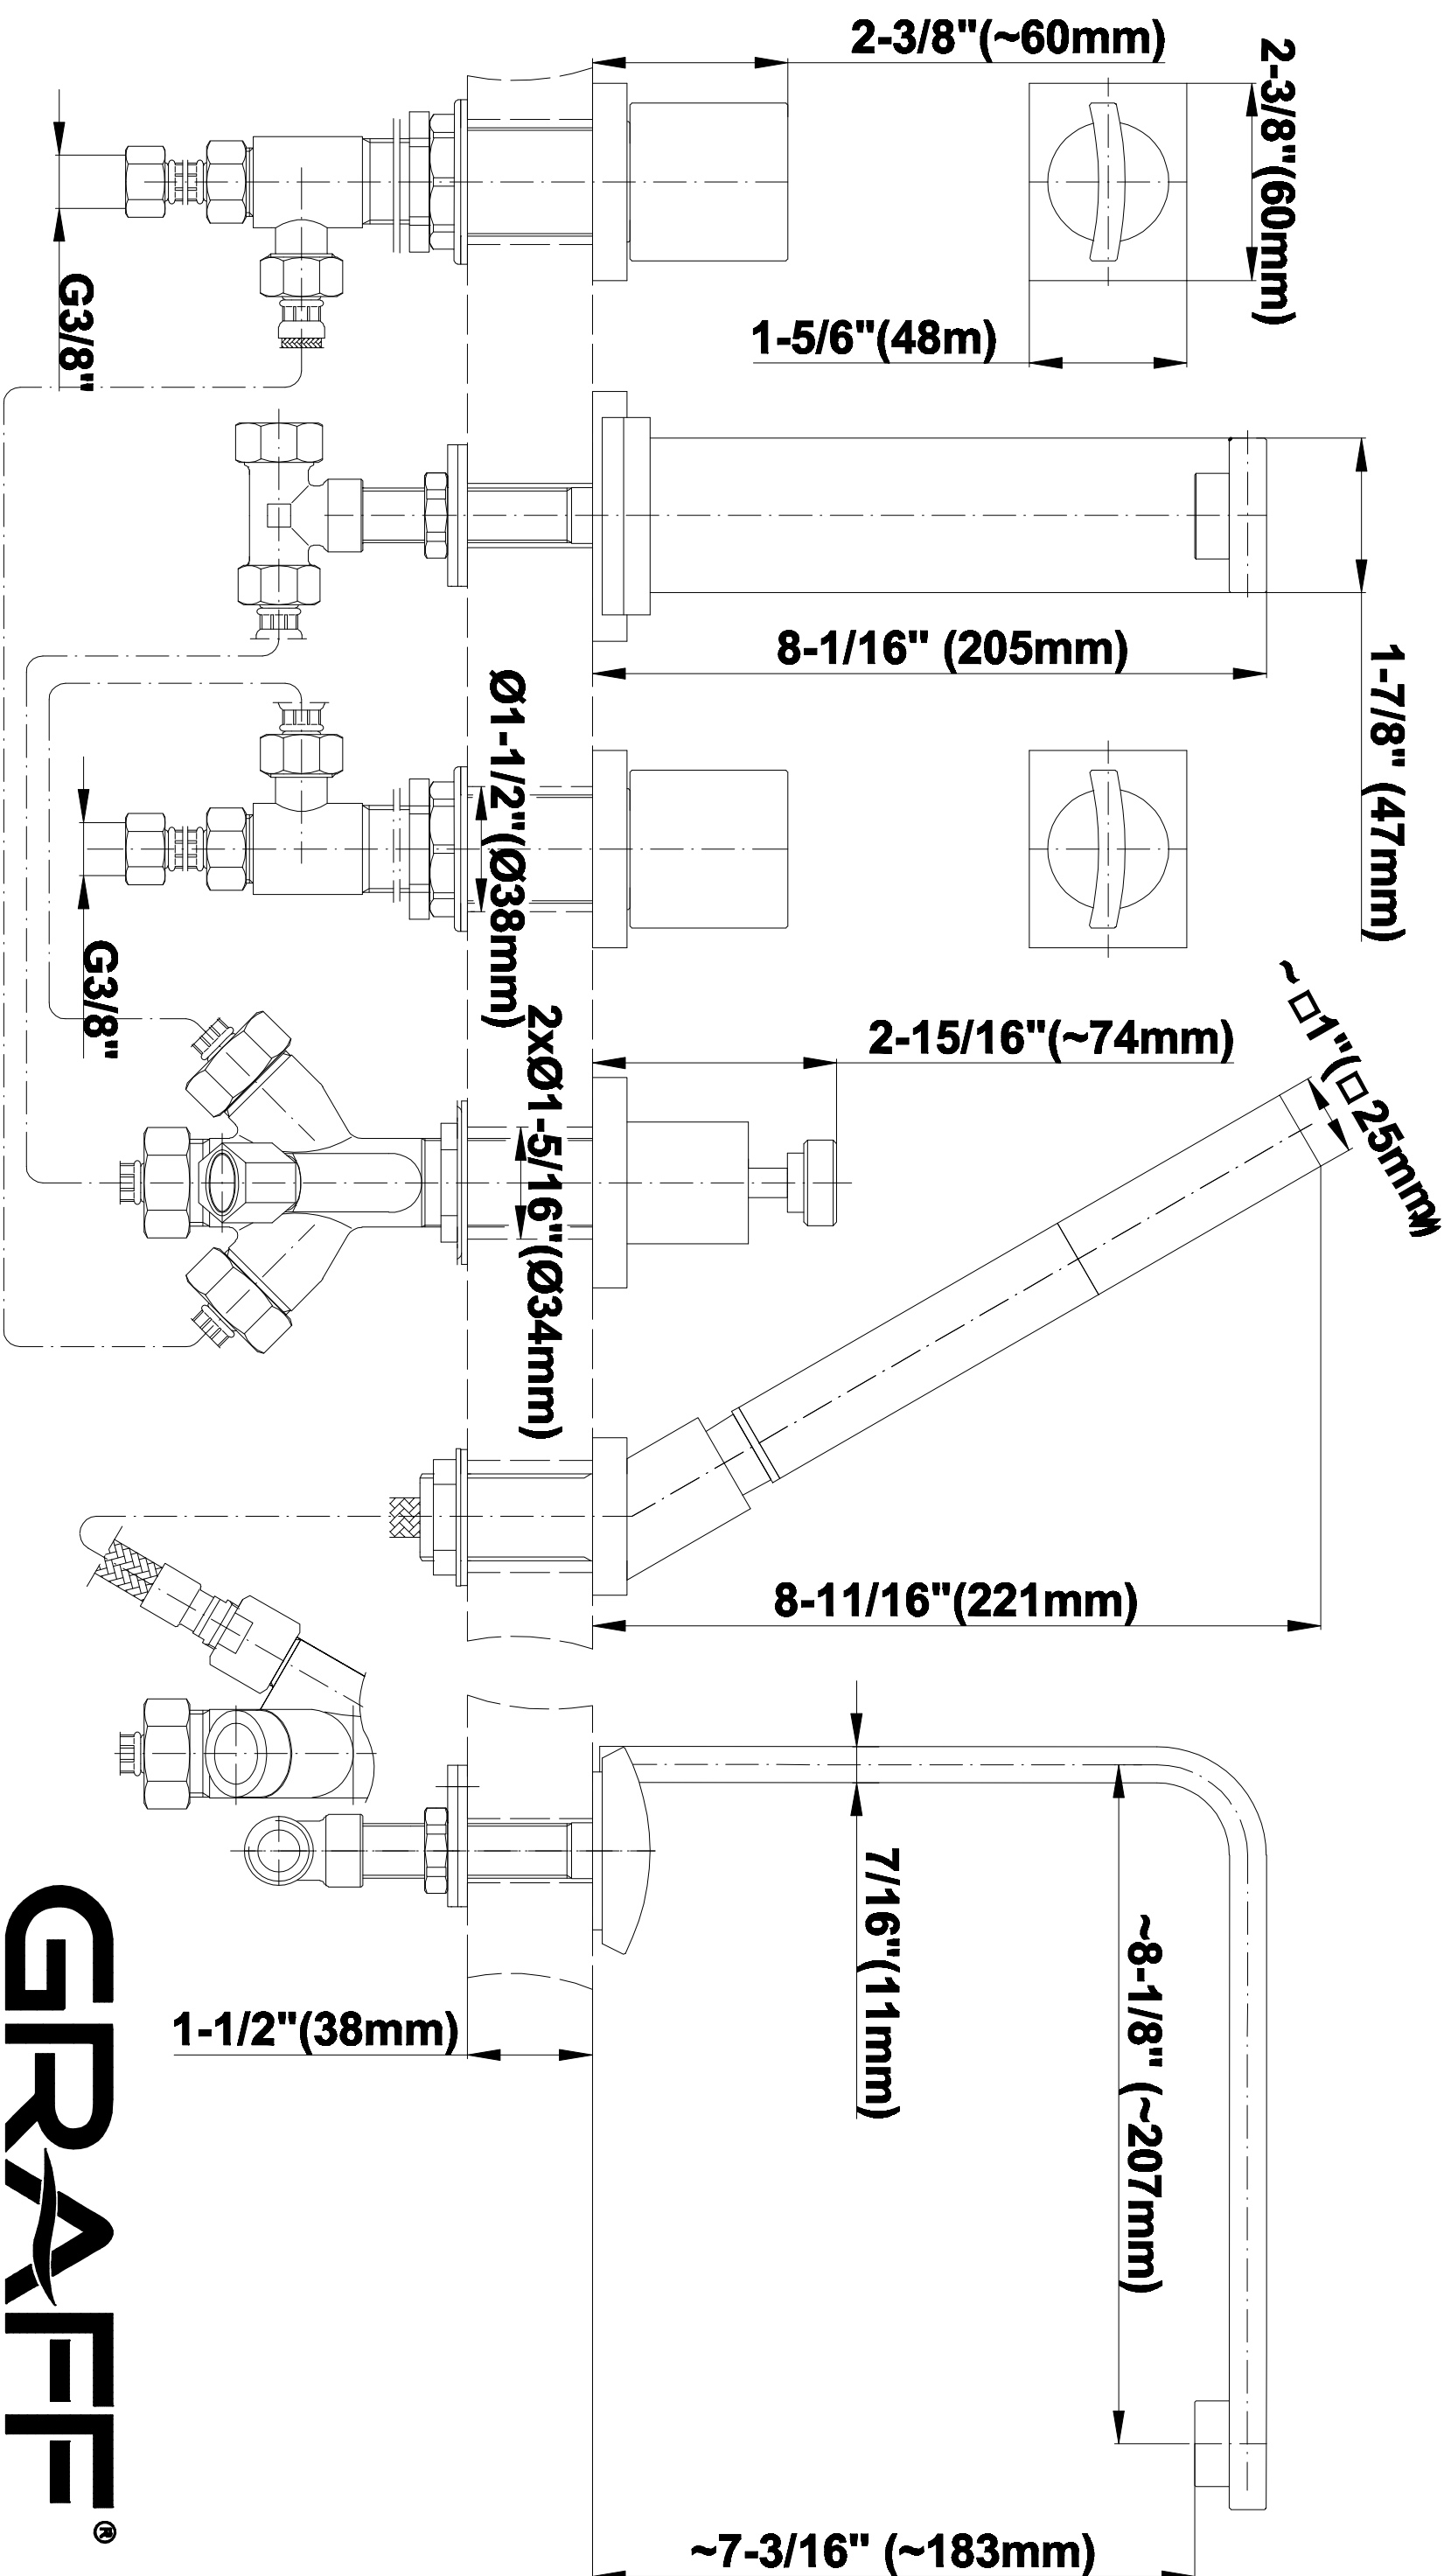

2120850

TARGA Series

GRAF

Art of Bath