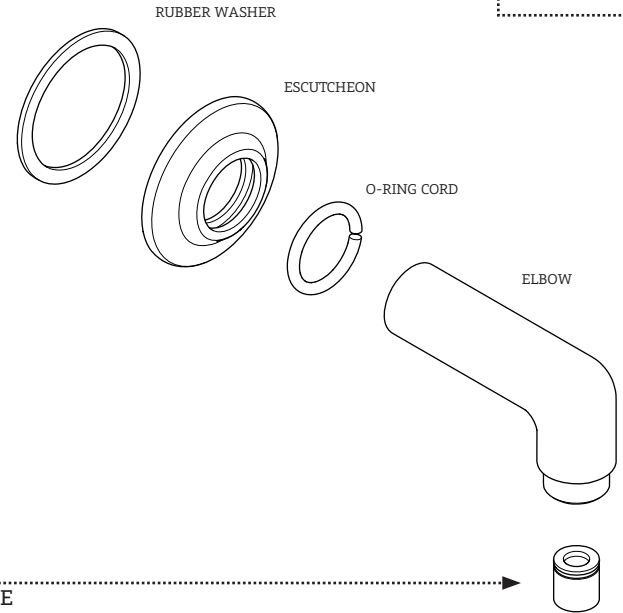

- 103566***
SPRAY RETURN

- 103546***
HANDSHOWER ELBOW

- 103548***
HANDSHOWER HOSE

**STYLES: EAHS12, EAHS13,
EAHS14, EAHS15**

*FINISH/COLOR MUST BE SPECIFIED WHEN ORDERING
++SUPPLIED AS A PAIR

KIT COMPONENTS

ESTB. 1978

WATERWORKS

KIT COMPONENTS

**STYLES: EAHS12, EAHS13,
EAHS14, EAHS15**

103557
MOUNTING
HARDWARE

HOOK

103531
FASTENING SET SCREW

*FINISH/COLOR MUST BE SPECIFIED WHEN ORDERING
++SUPPLIED AS A PAIR