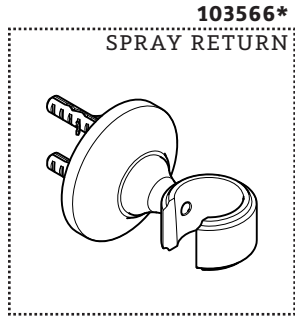

- 103566***
SPRAY RETURN

- 103546***
HANDSHOWER ELBOW

- 103548***
HANDSHOWER HOSE

**STYLES: EAHS12, EAHS13,
EAHS14, EAHS15**

*FINISH/COLOR MUST BE SPECIFIED WHEN ORDERING
++SUPPLIED AS A PAIR

KIT COMPONENTS

ESTB. 1978

WATERWORKS

KIT COMPONENTS

**STYLES: EAHS12, EAHS13,
EAHS14, EAHS15**

103557
MOUNTING
HARDWARE

HOOK

103531
FASTENING SET SCREW

*FINISH/COLOR MUST BE SPECIFIED WHEN ORDERING
++SUPPLIED AS A PAIR