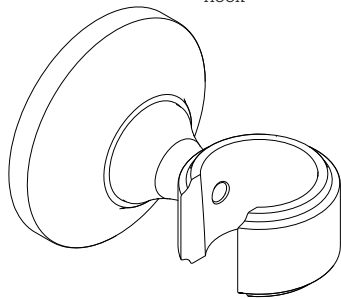

- 103566***
SPRAY RETURN

- 103546***
HANDSHOWER ELBOW

- 103548***
HANDSHOWER HOSE

**STYLES: EAHS12, EAHS13,
EAHS14, EAHS15**

*FINISH/COLOR MUST BE SPECIFIED WHEN ORDERING
++SUPPLIED AS A PAIR

KIT COMPONENTS

ESTB. 1978

WATERWORKS

KIT COMPONENTS

**STYLES: EAHS12, EAHS13,
EAHS14, EAHS15**

103557
MOUNTING
HARDWARE

HOOK

103531
FASTENING SET SCREW

*FINISH/COLOR MUST BE SPECIFIED WHEN ORDERING
++SUPPLIED AS A PAIR

KIT COMPONENTS

MOUNTING PLATE

SCREW

HEX KEY

ESTB. 1978

WATERWORKS

KIT COMPONENTS

- 103564***
SPRAY WITH METAL HANDLE
- 103563***
SPRAY WITH WHITE PORCELAIN HANDLE
- 103641***
SPRAY WITH BLACK PORCELAIN HANDLE
- 103646***
SPRAY WITH OAK HANDLE