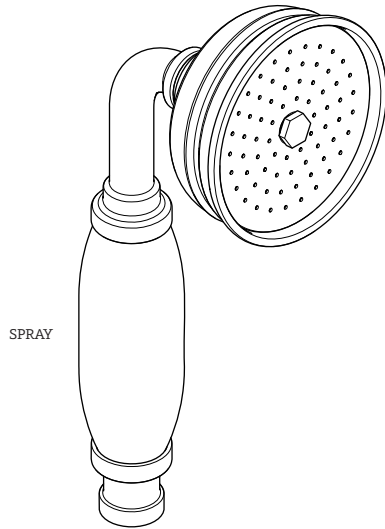

ESTB. 1978

WATERWORKS

KIT COMPONENTS

**STYLES: EAHS12, EAHS13,
EAHS14, EAHS15**

103557
MOUNTING
HARDWARE

HOOK

103531
FASTENING SET SCREW

*FINISH/COLOR MUST BE SPECIFIED WHEN ORDERING
++SUPPLIED AS A PAIR

KIT COMPONENTS

MOUNTING PLATE

SCREW

HEX KEY

ESTB. 1978

WATERWORKS

KIT COMPONENTS

- 103564***
SPRAY WITH METAL HANDLE
- 103563***
SPRAY WITH WHITE PORCELAIN HANDLE
- 103641***
SPRAY WITH BLACK PORCELAIN HANDLE
- 103646***
SPRAY WITH OAK HANDLE

**STYLES: EAHS12, EAHS13,
EAHS14, EAHS15**

*FINISH/COLOR MUST BE SPECIFIED WHEN ORDERING
++SUPPLIED AS A PAIR

SERVICE PARTS INDEX

<u>STYLE</u>	<u>DESCRIPTION</u>	<u>PG</u>
103678	CHECK VALVE	3
103531	FASTENING SET SCREW	4
103546*	HANDSHOWER ELBOW	3
103548*	HANDSHOWER HOSE	2
103557	MOUNTING HARDWARE	5
103566*	SPRAY RETURN	4
103641*	SPRAY WITH BLACK PORCELAIN HANDLE	6
103564*	SPRAY WITH METAL HANDLE	6
103646*	SPRAY WITH OAK HANDLE	6
103563*	SPRAY WITH WHITE PORCELAIN HANDLE	6