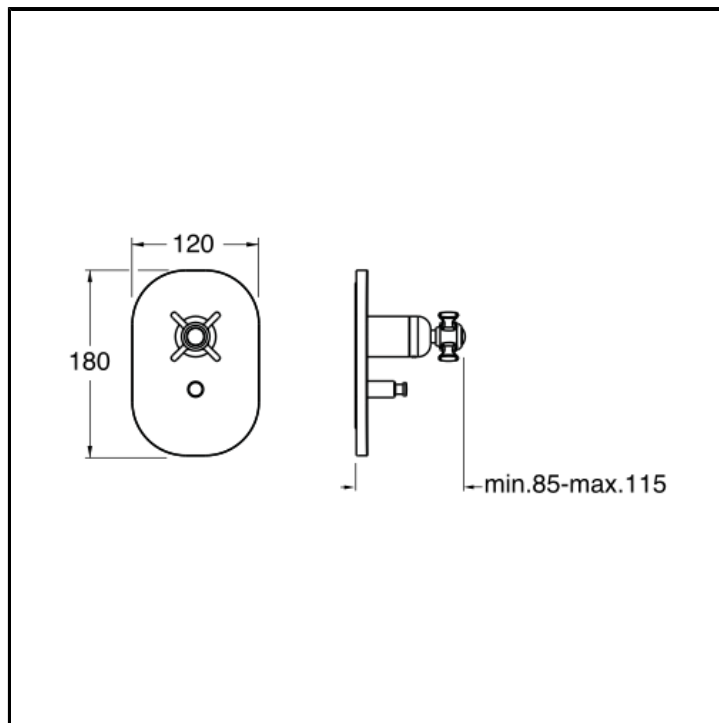

CRICN669

Progressive bath/shower mixer external parts for CRICS535 with 2 outlet diverter and metal plate

FINITURE

-  Chrome
-  Brushed metallic
-  Yellow gold oro
-  PVD polished rose gold
-  PVD brushed rose gold
-  Brushed old brass

CHARACTERISTICS

-

COMMAND

- Progressive

INSTALLATION

- Wall

TPOLOGY

-
-