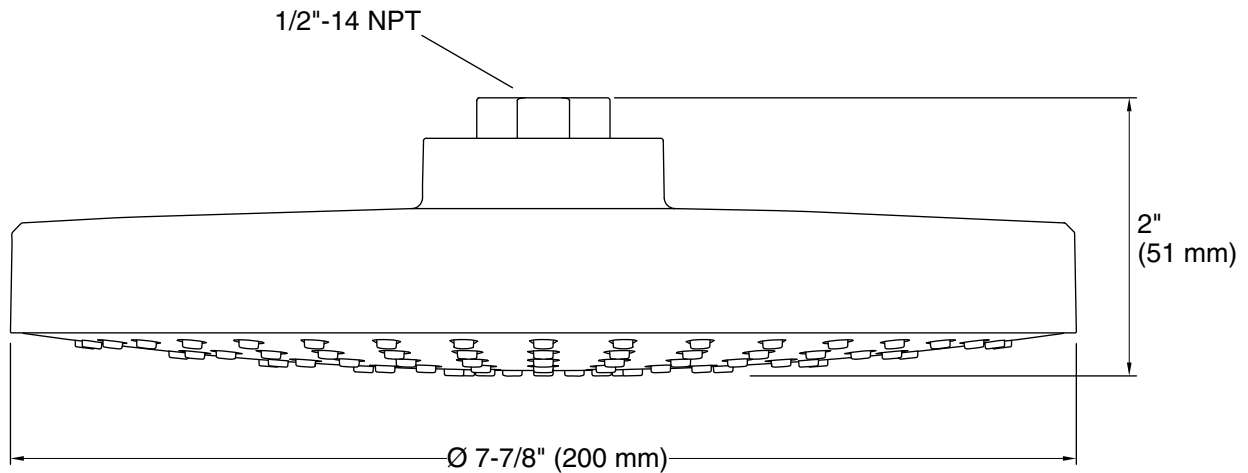

Color	Code	Description
	CP	Polished Chrome
	BN	Vibrant® Brushed Nickel
	2BZ	Oil-Rubbed Bronze
	BL	Matte Black

Technical Information

All product dimensions are nominal.

Showerhead/Body Spray:

Rated maximum flow: 2 gal/min (7.6 l/min)