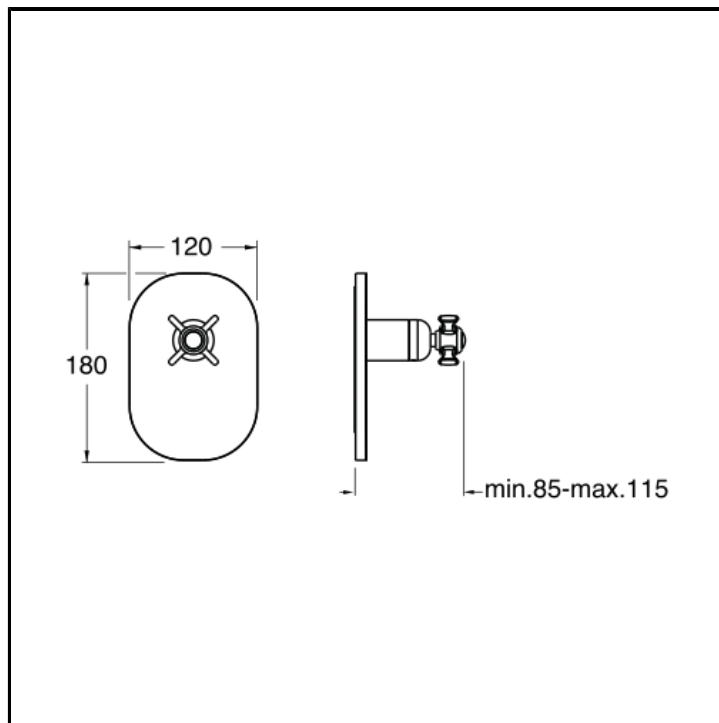

# CRICN666

Progressive shower mixer external parts for CRICS535 with metal plate