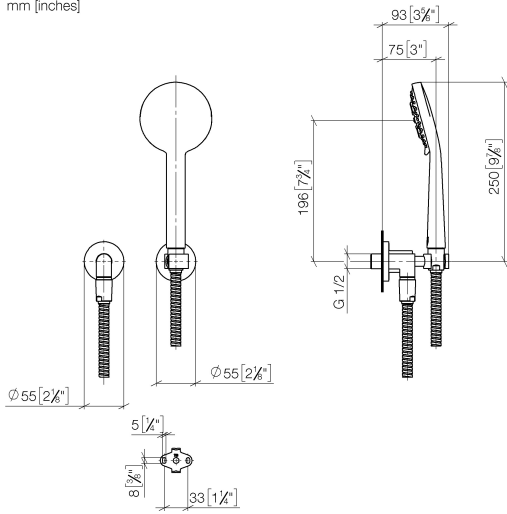

**TARA Hand shower set with individual rosettes - Champagne (22kt Gold)**

TARA

27 803 892

- COMPACT RAIN, max. flow rate 15 l/min (at 3 bar)
- three settings: normal flow, soft flow, massage flow
- with anti-scale system
- 1/2" shower outlet
- rosette for wall elbow Ø 55mm
- rosette for shower holder Ø 55mm
- metal shower hose 1250mm with integrated anti-twist protection
- 1/2" wall elbow

### Recommended miscellaneous

**Concealed wall elbow -**

- max. recess depth 163 mm
- min. recess depth 90 mm

35 085 970 90

27 803 892

mm [inches]

**Flow rate chart**

**Codes & Standards**

DIN 4109

ISO 3822

Ü-Zeichen

TARA Hand shower set with individual rosettes - Champagne (22kt Gold)

---

TARA

27 803 892

Certificates