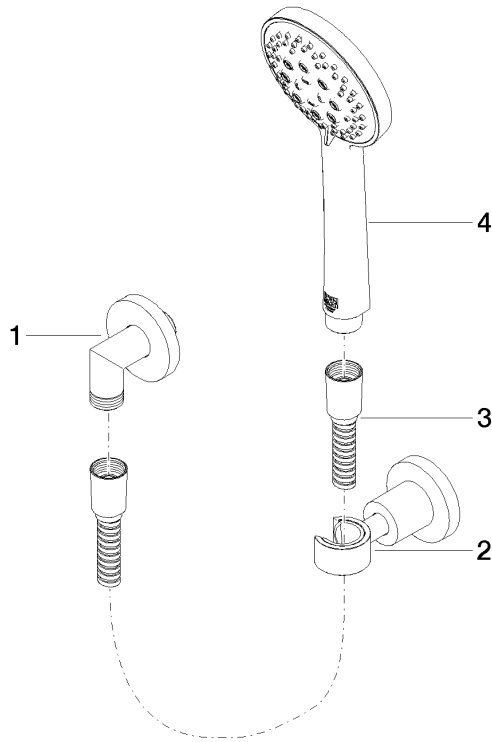

27 803 892

Product version from 7/21/2020