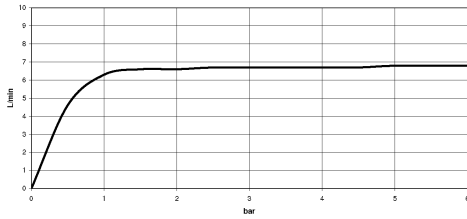

### Recommended miscellaneous

**Concealed wall elbow -**

- max. recess depth 163 mm
- min. recess depth 90 mm

35 085 970 90

27 803 892

mm [inches]

**Flow rate chart**

**Codes & Standards**