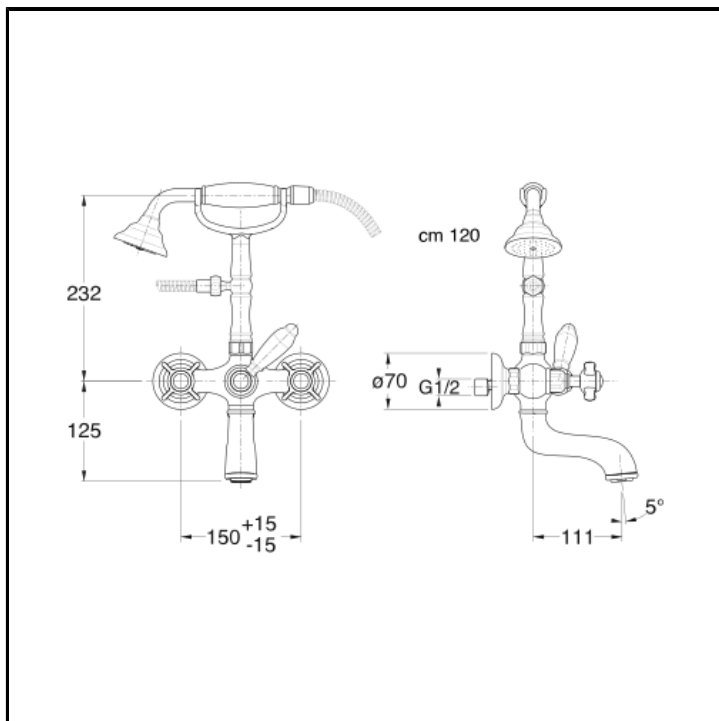

CRILD100

External bath mixer with flexible hose and anti-lime hand shower

FINITURE

-  Chrome
-  Yellow gold oro
-  Brushed old brass

CHARACTERISTICS

-

FEATURES FROM TECHNOLOGIES

-
-

COMMAND

- Bicomando

INSTALLATION

- Wall

TYPOLOGY

-

ENVIRONMENT

- Bathroom