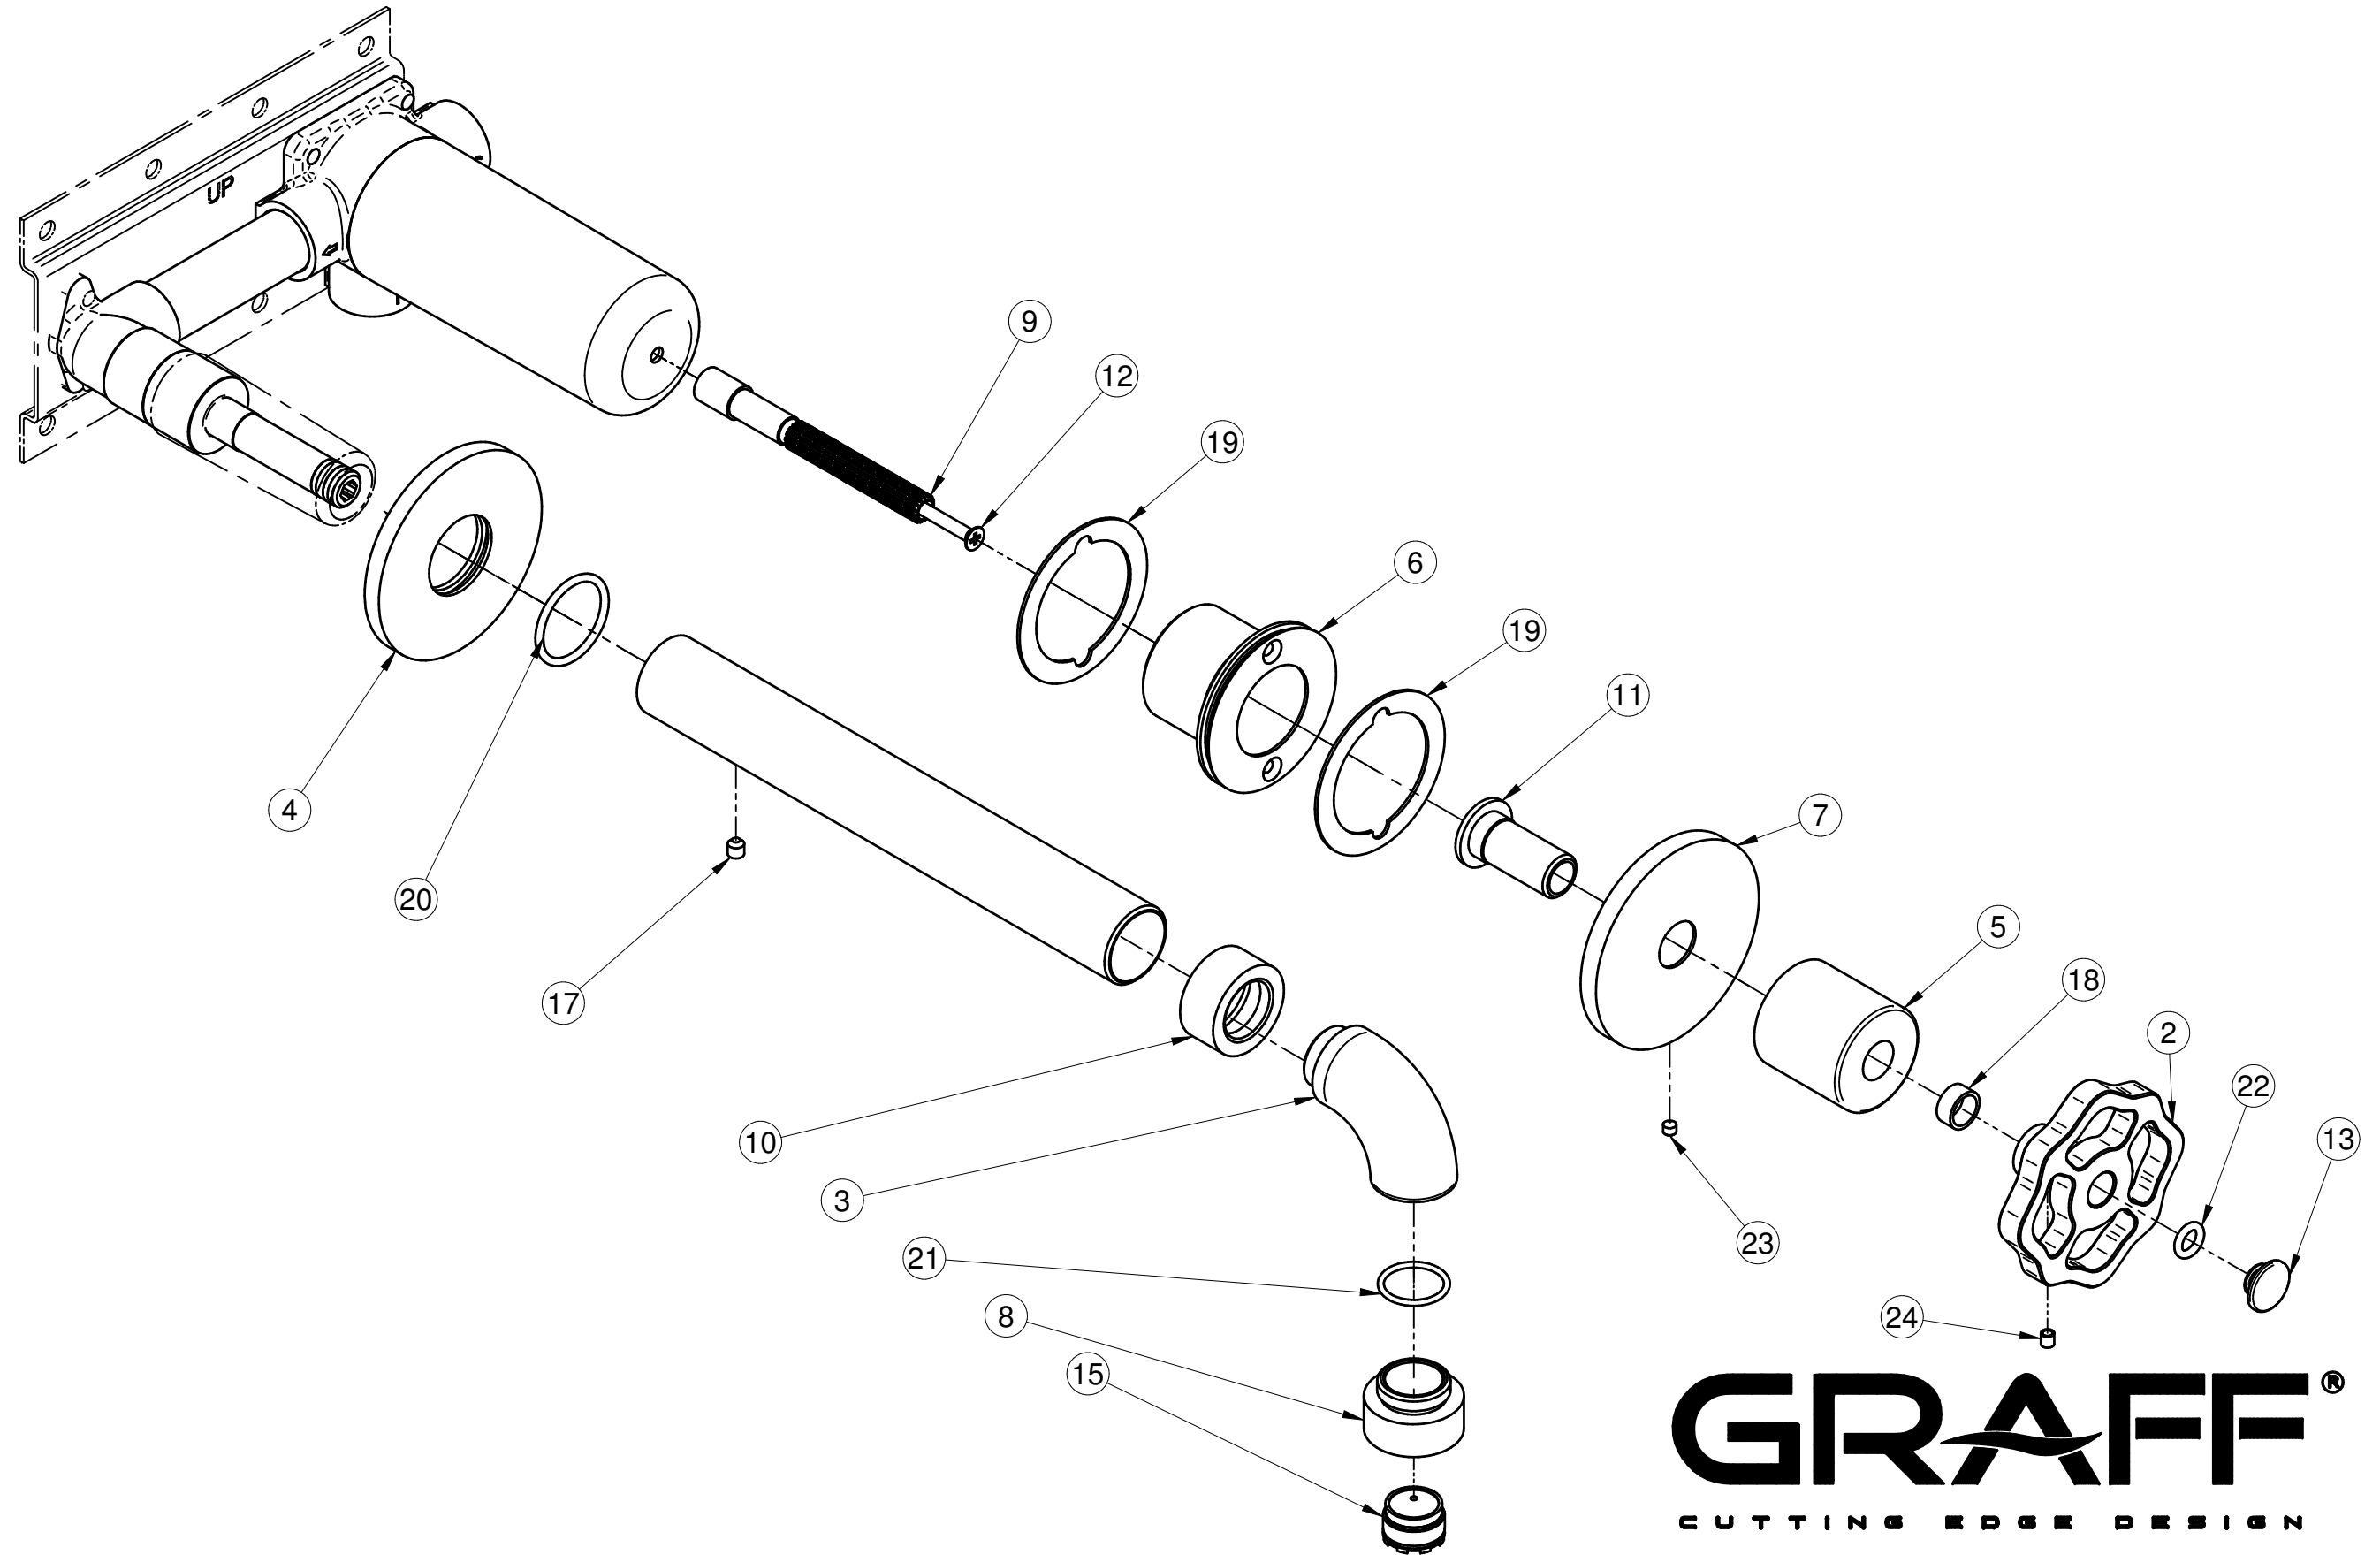

E-11336-C18B-T

Vintage Series

GRAFF[®]
CUTTING EDGE DESIGN