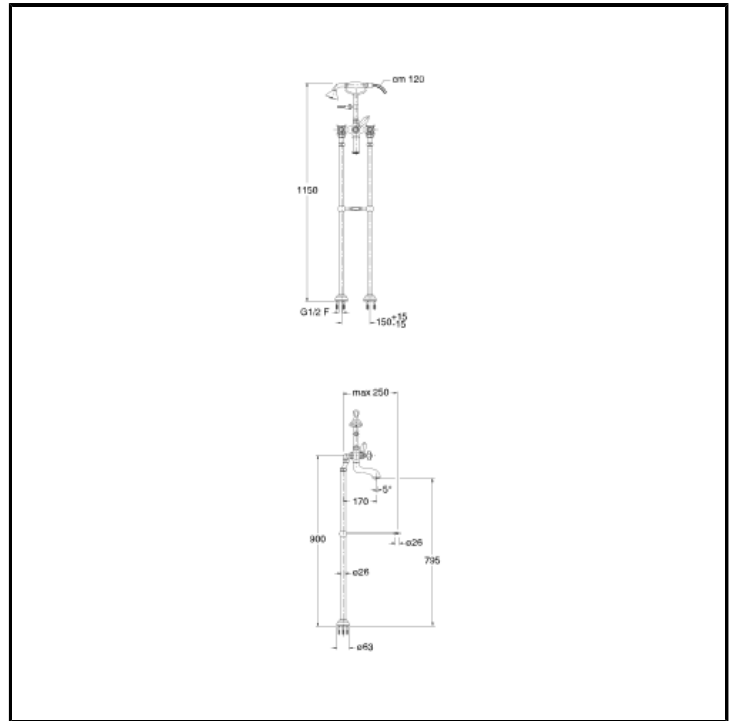

CRILD102

Floor mounted bath mixer with flexible hose and anti-lime hand shower

FINITURE

 Chrome

CHARACTERISTICS

-

FEATURES FROM TECHNOLOGIES

-
-