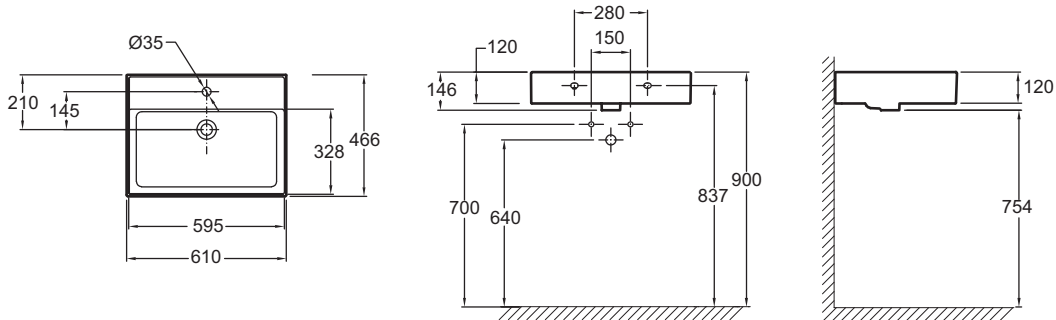

Collection: VIVIENNE

Finish*:

Features

- DIMENSIONS: 61 x 46.60 cm
- MATERIAL: Ceramic
- TAP DRILLING: 1 tap hole
- NUMBER OF VANITY BASINS FOR VANITY TOPS: Single basin
- ADDITIONAL INFORMATION: Tap and waste not included

- WEIGHT: 15.7 kg
- INSTALLATION TYPE: Self-supporting or can be mounted on a specific cabinet
- OVERFLOW: With overflow
- RECOMMENDED BRASSWARE: Cüff

Consumer benefits

- COMFORT: Wide, deep basin makes daily use convenient
- DESIGN: Geometric, delicate edges

Installation benefits

- INSTALLATION OPTIONS: Product may be used as a self-supporting vanity top or on a cabinet or as a vessel basin.

Technical drawing

Product Specification: Vanity top 60 cm. EXBH112. Collection: VIVIENNE. DIMENSIONS: 61 x 46.60 cm. WEIGHT: 15.7 kg. MATERIAL: Ceramic. INSTALLATION TYPE: Self-supporting or can be mounted on a specific cabinet. TAP DRILLING: 1 tap hole. OVERFLOW: With overflow. NUMBER OF VANITY BASINS FOR VANITY TOPS: Single basin. RECOMMENDED BRASSWARE: Cüff. ADDITIONAL INFORMATION: Tap and waste not included.