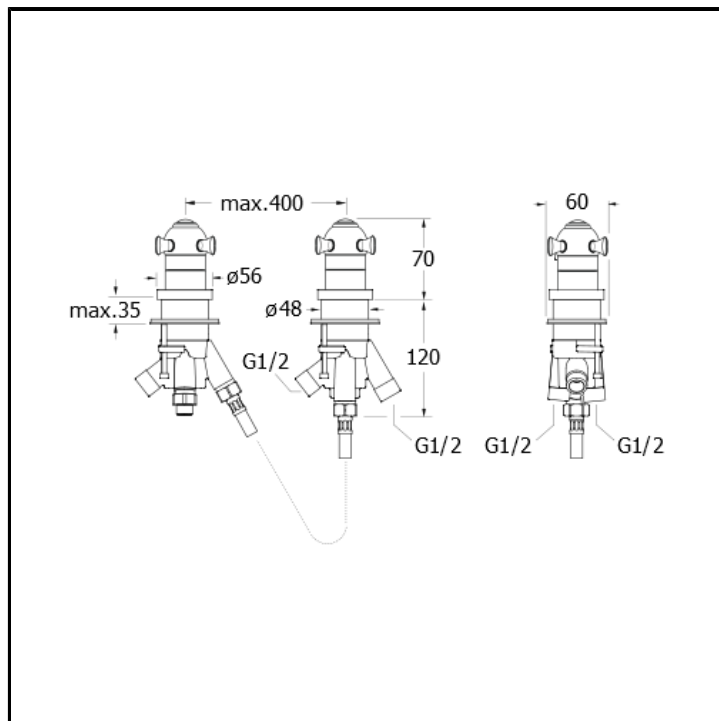

Deck mounted thermostatic bath mixer with 2 outlets diverter

FINITURE

-  Chrome
-  Brushed metallic
-  Yellow gold oro
-  PVD polished rose gold
-  PVD brushed rose gold
-  Brushed old brass

CHARACTERISTICS

-

COMMAND

- Thermostatic

INSTALLATION

- Tub edge

TIPOLOGY

-

ENVIRONMENT