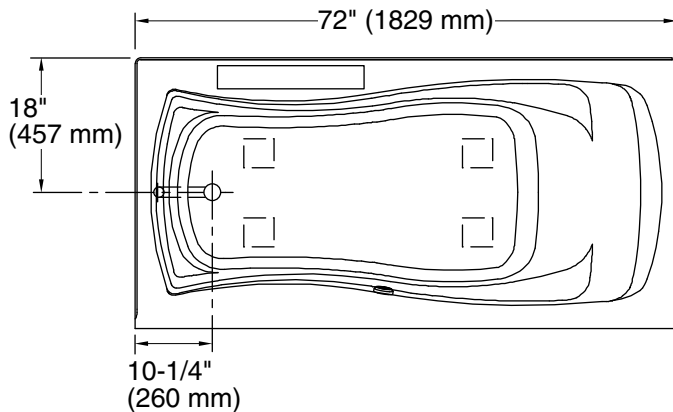

No change in measurements if connected with drain illustrated. (K-7166-AF)

□ Recommended Faucet Location