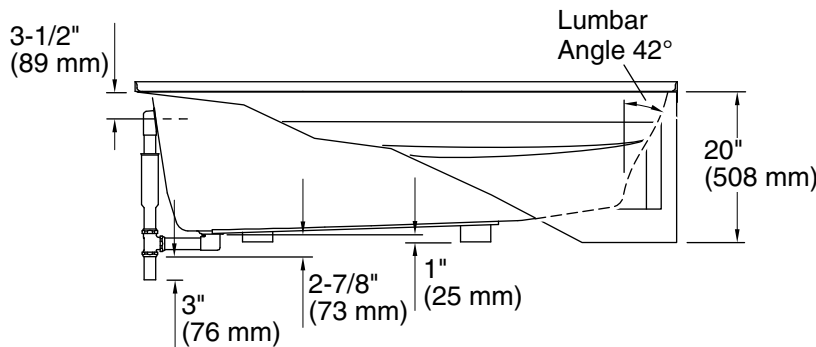

Required Electrical Service

One circuit required, protected with Class A Ground-Fault Circuit-Interrupter (GFCI). Outside North America, this device may be known as a Residual Current Device (RCD).

Heated Surface: 120 V, 15 A

Technical Information

All product dimensions are nominal.

Installation:	Three-wall alcove
Drain location:	Left
Basin area, bottom:	50" x 24" (1270 mm x 610 mm)
Basin area, top:	65" x 27" (1651 mm x 686 mm)
Weight:	77 lbs (34.9 kg)
Minimum floor load:	39 lbs/ft² (190.4 kg/m²)
Water depth:	14" (356 mm)
Water capacity:	72 gal (272.5 L)
Electrical component rating:	Heated Surface: 120 V, 0.5 A, 60 Hz, 65 W
Minimum flat for door:	2-1/8" (54 mm)

Notes

Measure your actual product for rough-in details. Install this product according to the installation instructions.

The hot water supply should be 70% of the capacity of the bath or greater. Installations will vary.

If installing a rim-mount faucet, make sure there is no interference above or below the deck before drilling any holes.