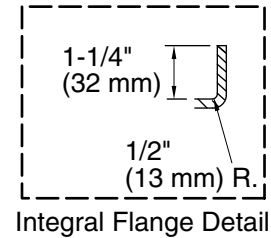

Required Electrical Service

One circuit required, protected with Class A Ground-Fault Circuit-Interrupter (GFCI). Outside North America, this device may be known as a Residual Current Device (RCD).

Heated Surface: 120 V, 15 A

Technical Information

All product dimensions are nominal.

Installation:	Three-wall alcove
Drain location:	Left
Basin area, bottom:	50" x 24" (1270 mm x 610 mm)
Basin area, top:	65" x 27" (1651 mm x 686 mm)
Weight:	77 lbs (34.9 kg)
Minimum floor load:	39 lbs/ft² (190.4 kg/m²)
Water depth:	14" (356 mm)
Water capacity:	72 gal (272.5 L)
Electrical component rating:	Heated Surface: 120 V, 0.5 A, 60 Hz, 65 W
Minimum flat for door:	2-1/8" (54 mm)

Notes

Measure your actual product for rough-in details. Install this product according to the installation instructions.

The hot water supply should be 70% of the capacity of the bath or greater. Installations will vary.

If installing a rim-mount faucet, make sure there is no interference above or below the deck before drilling any holes.