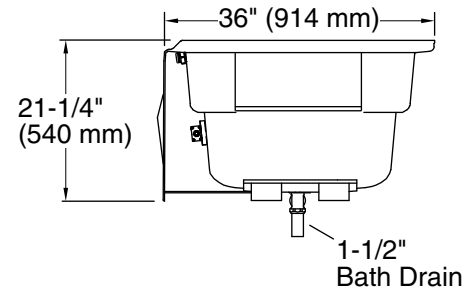

Required Electrical Service

One circuit required, protected with Class A Ground-Fault Circuit-Interrupter (GFCI). Outside North America, this device may be known as a Residual Current Device (RCD).

Heated Surface: 120 V, 15 A

Technical Information

All product dimensions are nominal.

Installation:	Three-wall alcove
Drain location:	Left
Basin area, bottom:	50" x 24" (1270 mm x 610 mm)
Basin area, top:	65" x 27" (1651 mm x 686 mm)
Weight:	77 lbs (34.9 kg)
Minimum floor load:	39 lbs/ft² (190.4 kg/m²)
Water depth:	14" (356 mm)
Water capacity:	72 gal (272.5 L)
Electrical component rating:	Heated Surface: 120 V, 0.5 A, 60 Hz, 65 W
Minimum flat for door:	2-1/8" (54 mm)

Notes

Measure your actual product for rough-in details. Install this product according to the installation instructions.

The hot water supply should be 70% of the capacity of the bath or greater. Installations will vary.

If installing a rim-mount faucet, make sure there is no interference above or below the deck before drilling any holes.