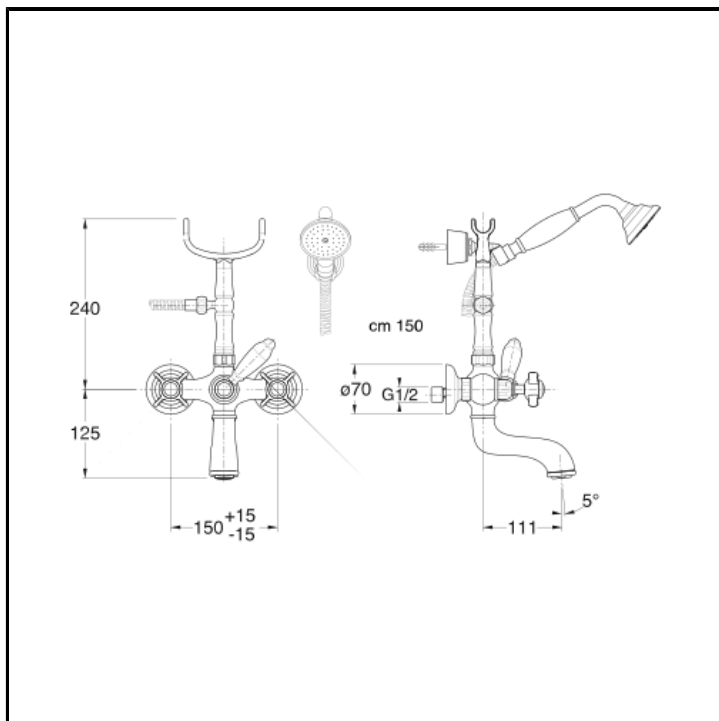

CRILD101

External bath mixer with flexible hose and adjustable anti-lime hand shower

FINITURE

-  Chrome
-  Yellow gold oro
-  Brushed old brass

CHARACTERISTICS

-

FEATURES FROM TECHNOLOGIES

-
-

COMMAND

- Bicomando

INSTALLATION

- Wall

TPOLOGY

-

ENVIRONMENT

- Bathroom