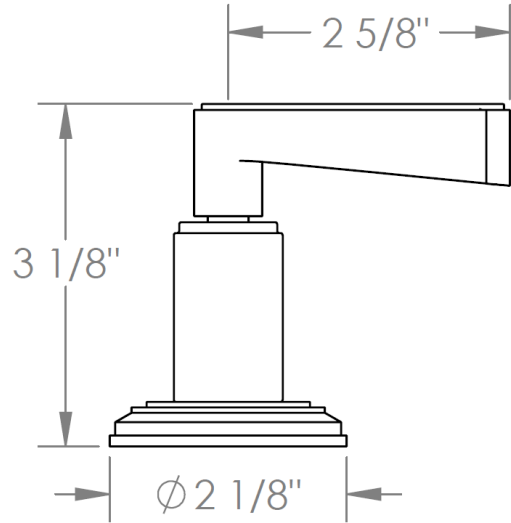

**30-P80-\_\_**

Trim Kit Only for Pressure Balance Valve  
Requires SS-PB75 concealed rough

HANDLE TRIM OPTIONS

TR24 - NORWOOD

TR25 - UNION