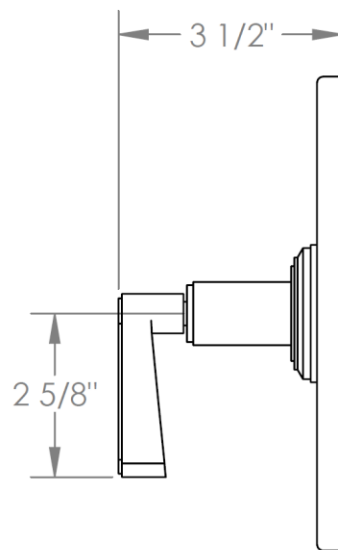

**30-P80-\_\_**

Trim Kit Only for Pressure Balance Valve  
Requires SS-PB75 concealed rough

HANDLE TRIM OPTIONS

TR24 - NORWOOD

TR25 - UNION