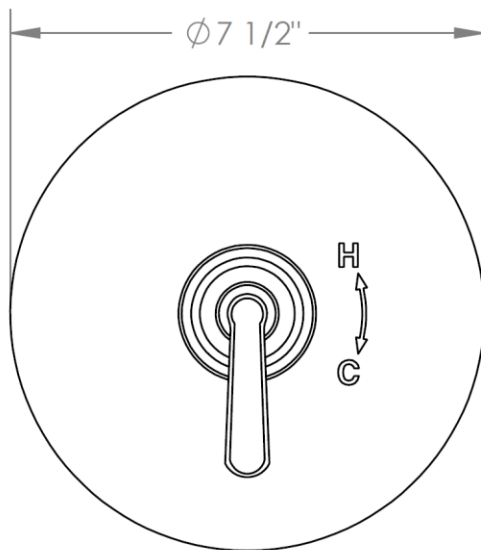

**30-P80-\_\_**

Trim Kit Only for Pressure Balance Valve  
Requires SS-PB75 concealed rough

HANDLE TRIM OPTIONS

TR24 - NORWOOD

TR25 - UNION