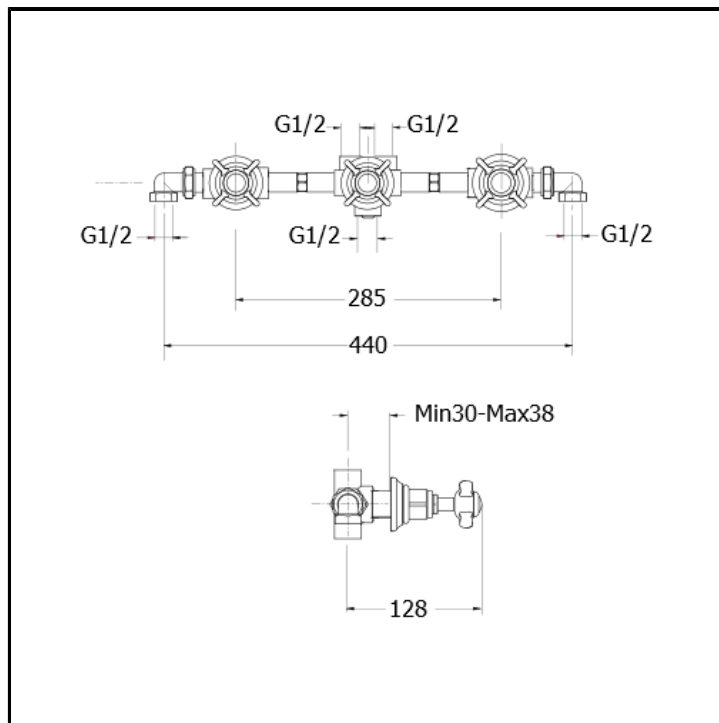

CRILD115

Complete 3 hole concealed bath/shower mixer with 3 outlets diverter

FINITURE

-  Chrome
-  Yellow gold oro
-  Brushed old brass

CHARACTERISTICS

-

COMMAND

- Bicomando