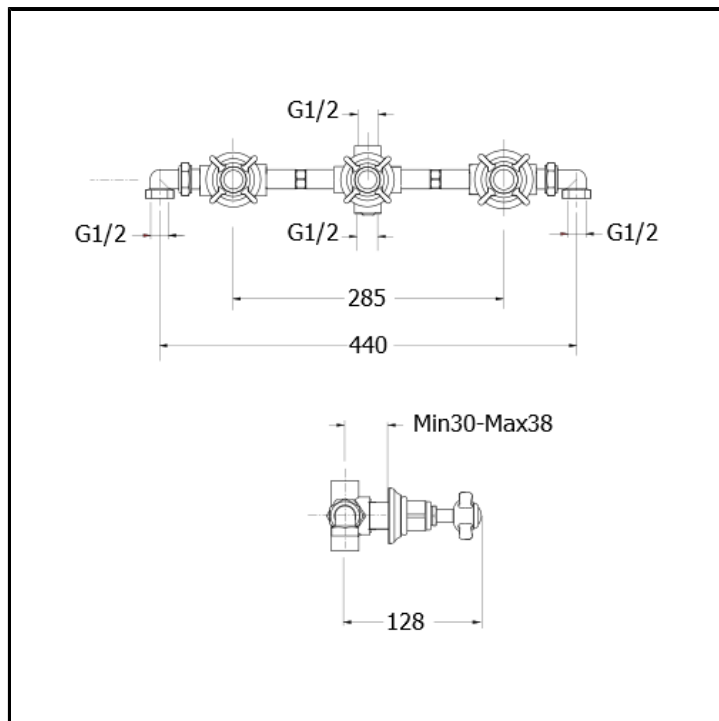

# CRILD114

Complete 3 hole concealed bath/shower mixer with 2 outlets diverter