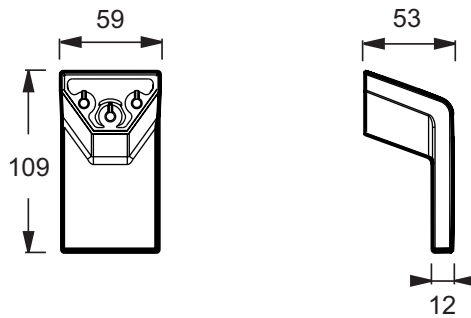

E6D155

Collection: ODÉON RIVE GAUCHE

Finish*:

CP - Chrome

Main features:

Features

• WEIGHT: 1 kg

• MATERIAL: 54

Consumer benefits

• COMFORT: Stylish chrome profiles for better accessibility

Technical drawing

Product Specification: Pair of chrome handles. E6D155. Collection: ODÉON RIVE GAUCHE. WEIGHT: 1 kg. MATERIAL: 54.