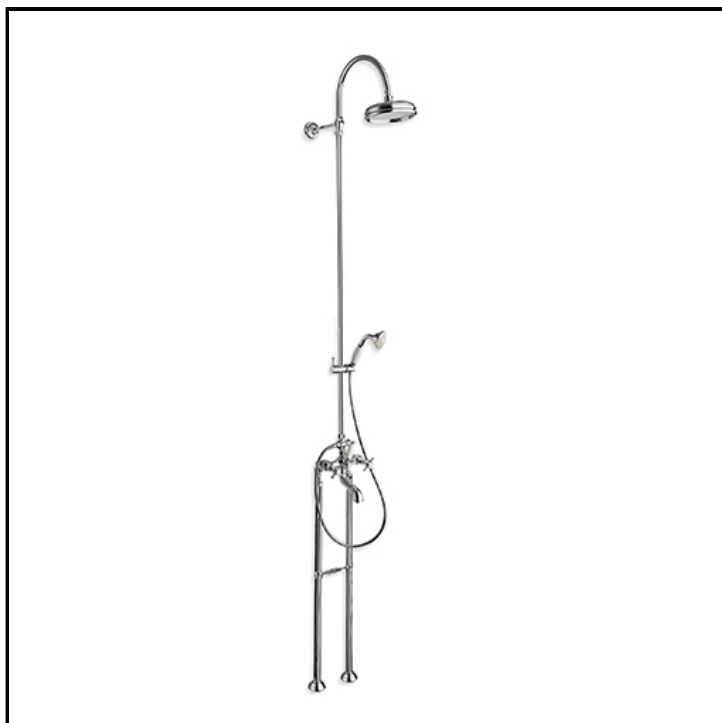

Floor mounted bath mixer with checkable anti-lime overhead shower, flexible hose and anti-lime hand shower with slide rail

## FINITURE

 Chrome

## CHARACTERISTICS

- Multifunction bathtub column