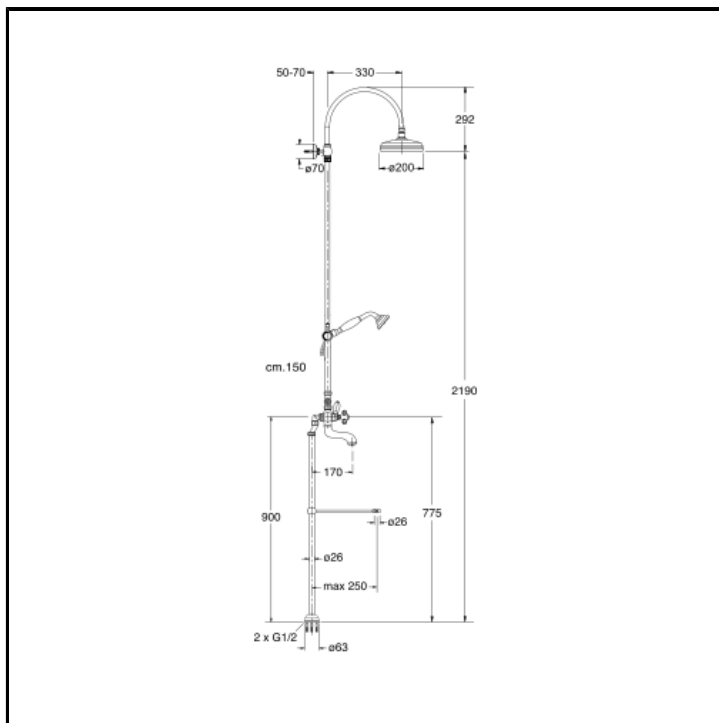

Floor mounted bath mixer with checkable anti-lime overhead shower, flexible hose and anti-lime hand shower with slide rail