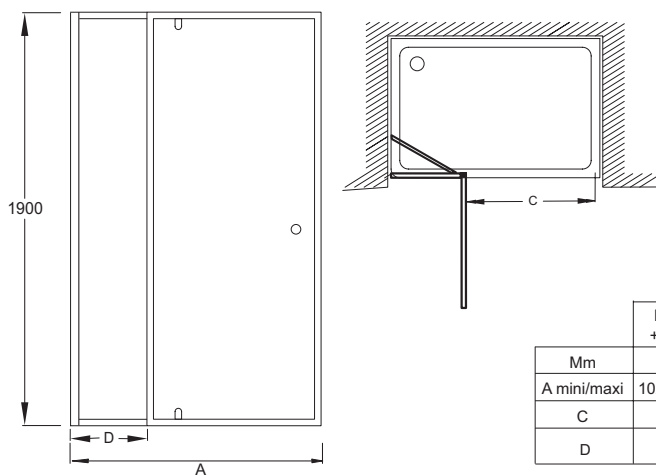

Optional products

- E9A1323: Extension profile
- E14025: Chrome extension profile

Product Specification: Pivot door - reversible. E14P80. Collection: SERENITY. DIMENSIONS: 190 x 80 cm. WEIGHT: 22.7 kg. MATERIAL: Glass with aluminium frame. INSTALLATION TYPE: Alcove or corner. OPENING: 56. INSTALLATION: Reversible. GLASS THICKNESS IN MM: 6. PANEL HEIGHT IN CM: 190. WALL ADJUSTMENT IN MM: 25 mm. ENCLOSURE TYPE: Pivot door. INSTALLATION: Close Space. Pivot door with left or right hand opening. Alcove or corner installation with fixed side panel. Optional: Widen showering space with 1 or 2 in-line fixed panels 40 cm.. Optional: Extension profile 15 mm.

	E14P70 +E14L40	E14P80 +E14L40	E14P90 +E14L40	E14P100 +E14L40
Mm	1100	1200	1300	1400
A mini/maxi	1021 / 1046	1121 / 1146	1221 / 1246	1321 / 1346
C	460	560	660	690
D	400	400	400	400

Product Specification: Pivot door - reversible. E14P80. Collection: SERENITY. DIMENSIONS: 190 x 80 cm. WEIGHT: 22.7 kg. MATERIAL: Glass with aluminium frame. INSTALLATION TYPE: Alcove or corner. OPENING: 56. INSTALLATION: Reversible. GLASS THICKNESS IN MM: 6. PANEL HEIGHT IN CM: 190. WALL ADJUSTMENT IN MM: 25 mm. ENCLOSURE TYPE: Pivot door. INSTALLATION: Close Space. Pivot door with left or right hand opening. Alcove or corner installation with fixed side panel. Optional: Widen showering space with 1 or 2 in-line fixed panels 40 cm.. Optional: Extension profile 15 mm.