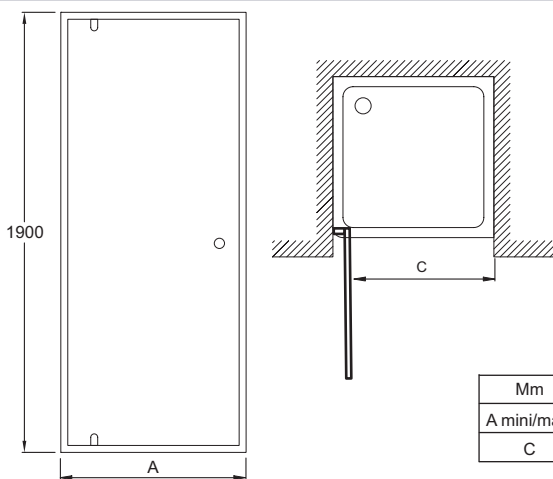

Optional products

- E9A1323: Extension profile
- E14025: Chrome extension profile

Product Specification: Pivot door - reversible. E14P80. Collection: SERENITY. DIMENSIONS: 190 x 80 cm. WEIGHT: 22.7 kg. MATERIAL: Glass with aluminium frame. INSTALLATION TYPE: Alcove or corner. OPENING: 56. INSTALLATION: Reversible. GLASS THICKNESS IN MM: 6. PANEL HEIGHT IN CM: 190. WALL ADJUSTMENT IN MM: 25 mm. ENCLOSURE TYPE: Pivot door. INSTALLATION: Close Space. Pivot door with left or right hand opening. Alcove or corner installation with fixed side panel. Optional: Widen showering space with 1 or 2 in-line fixed panels 40 cm.. Optional: Extension profile 15 mm.

	E14P70 +E14L40	E14P80 +E14L40	E14P90 +E14L40	E14P100 +E14L40
Mm	1100	1200	1300	1400
A mini/maxi	1021 / 1046	1121 / 1146	1221 / 1246	1321 / 1346
C	460	560	660	690
D	400	400	400	400

Product Specification: Pivot door - reversible. E14P80. Collection: SERENITY. DIMENSIONS: 190 x 80 cm. WEIGHT: 22.7 kg. MATERIAL: Glass with aluminium frame. INSTALLATION TYPE: Alcove or corner. OPENING: 56. INSTALLATION: Reversible. GLASS THICKNESS IN MM: 6. PANEL HEIGHT IN CM: 190. WALL ADJUSTMENT IN MM: 25 mm. ENCLOSURE TYPE: Pivot door. INSTALLATION: Close Space. Pivot door with left or right hand opening. Alcove or corner installation with fixed side panel. Optional: Widen showering space with 1 or 2 in-line fixed panels 40 cm.. Optional: Extension profile 15 mm.