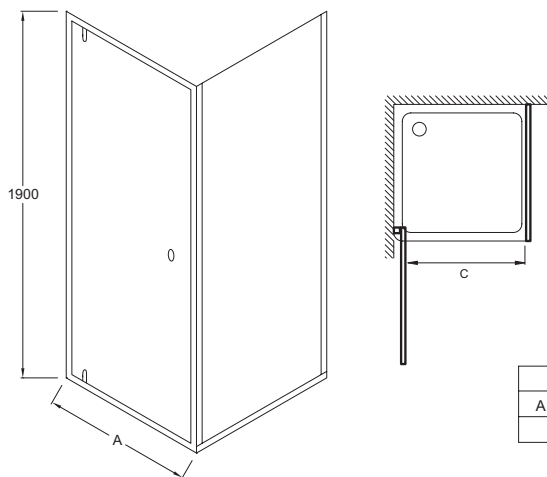

E14P70	E14P80	E14P90	E14P100
Mm	700	800	900	1000
A mini/maxi	661 / 686	761 / 786	861 / 886	961 / 986
C	460	560	660	690