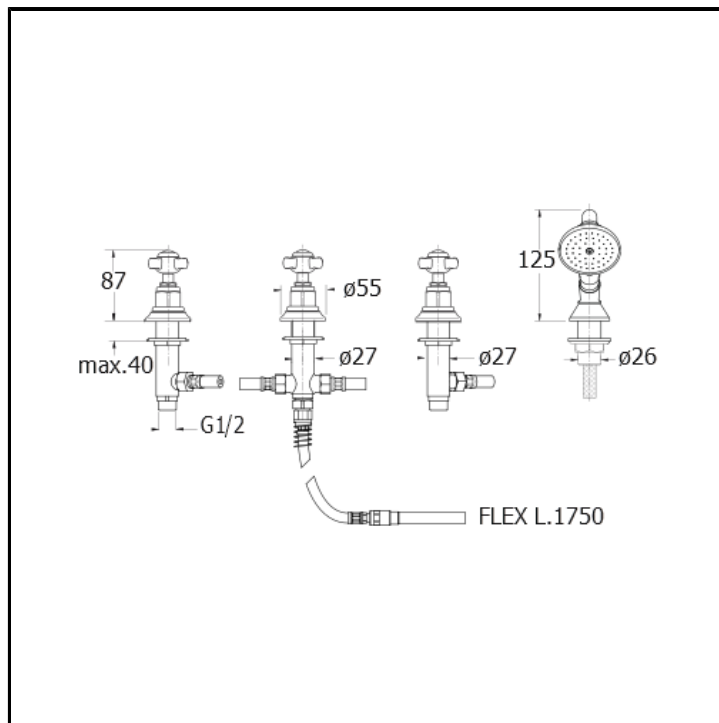

4 hole deck mounted bath mixer with pull-out anti-lime hand shower and 2 outlets diverter

FINITURE

-  Chrome
-  Yellow gold oro
-  Brushed old brass

CHARACTERISTICS

-

FEATURES FROM TECHNOLOGIES

-

COMMAND

- Bicomando

INSTALLATION

- Tub edge

TPOLOGY

-

ENVIRONMENT

- Bathroom