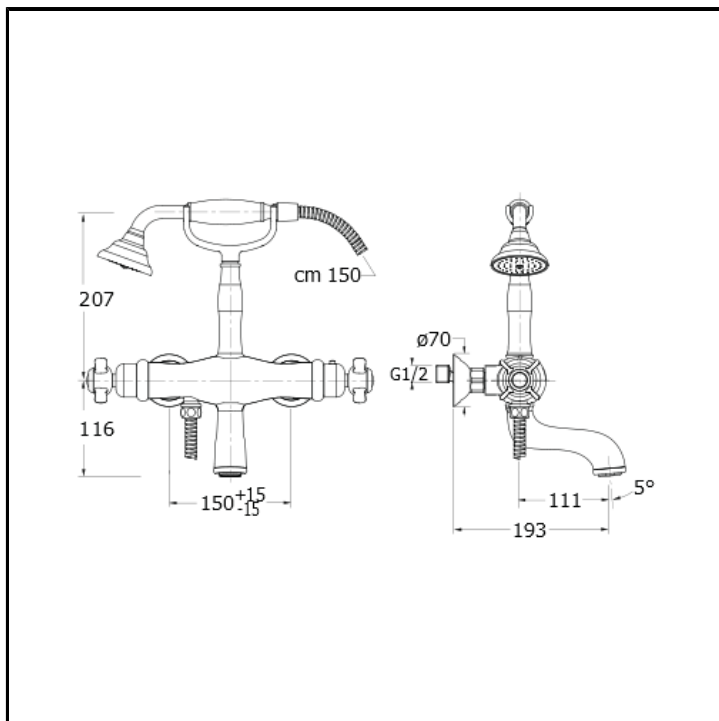

CRILD182

External thermostatic bath mixer with flexible hose and anti-lime hand shower

FINITURE

 Chrome

CHARACTERISTICS

-

FEATURES FROM TECHNOLOGIES

-
-