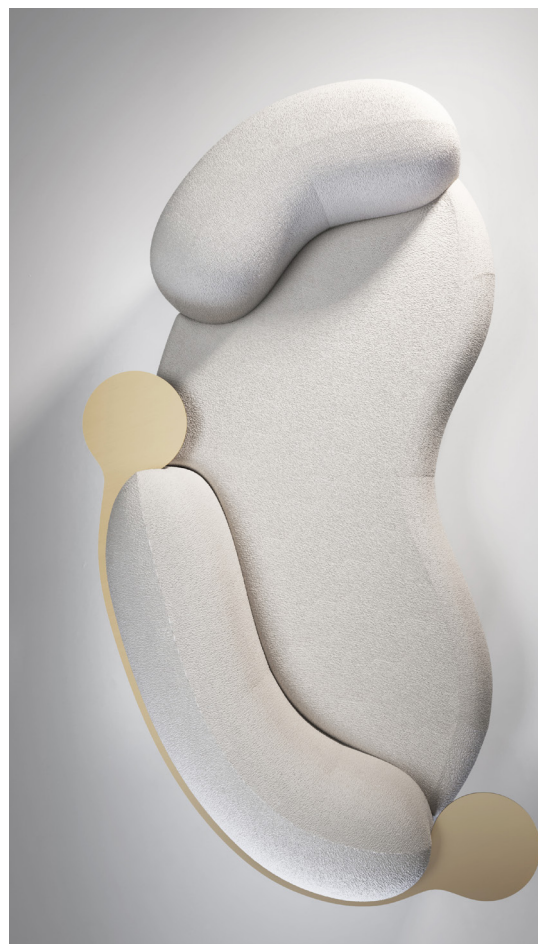

Tateyama Sofa

Tateyama Sofa

2020

Tateyama is a conversational sofa characterised by its soft curves and unusual shape which encourages the users to engage with one another. It is both welcoming and comfortable. A gap has been carved out of the backrest, opening the sofa up to the rest of the room. The sofa is available with or without the incorporated side tables, which are supported by a continuous metal belt. The sofa can be upholstered in a number of different materials including COM. The metal element is available in a number of metal finishes including polished and satin variations.

Wood internal structure with non deformable foam in different densities and polyester fibre layer. Steel belt and side tables. Solid wood base. Felt glides.

250 x 160 x 72 H cm seat height 42 cm

Finishes

Upholstery Standard Collection

- Velvet
- Coco

Upholstery Premium Collection

- Leather
- Bouclé
- Nubuck
- Cloud Bouclé

Metal Finishes

- Satin (Bronze, Brass, Champagne, Aluminium)
- Polished (Bronze, Brass, Champagne, Aluminium)
- Any RAL colour

Wood Finishes

- Any RAL Colour

POSSIBLE CUSTOMISATION

- Height
- Width
- Seat depth
- Seat height

SECOLO

Upholstery Standard Collection

Velvet

100% CO