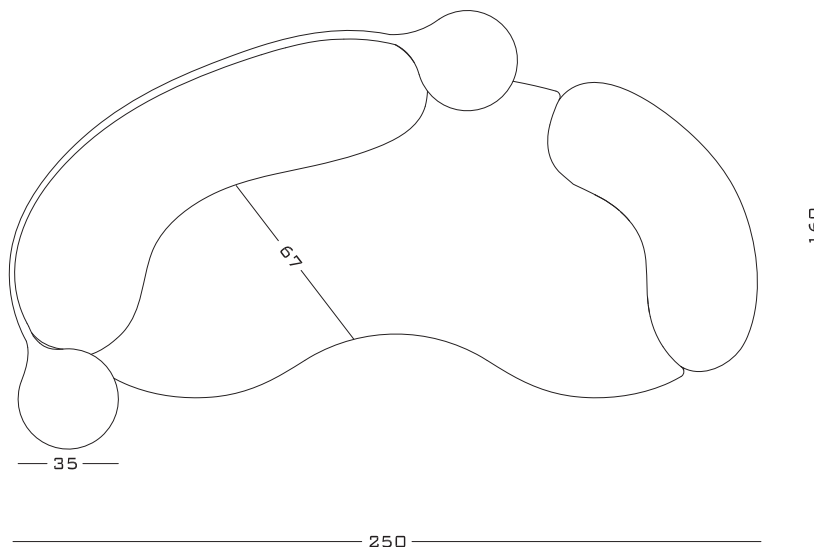

POSSIBLE CUSTOMISATION

- Height
- Width
- Seat depth
- Seat height