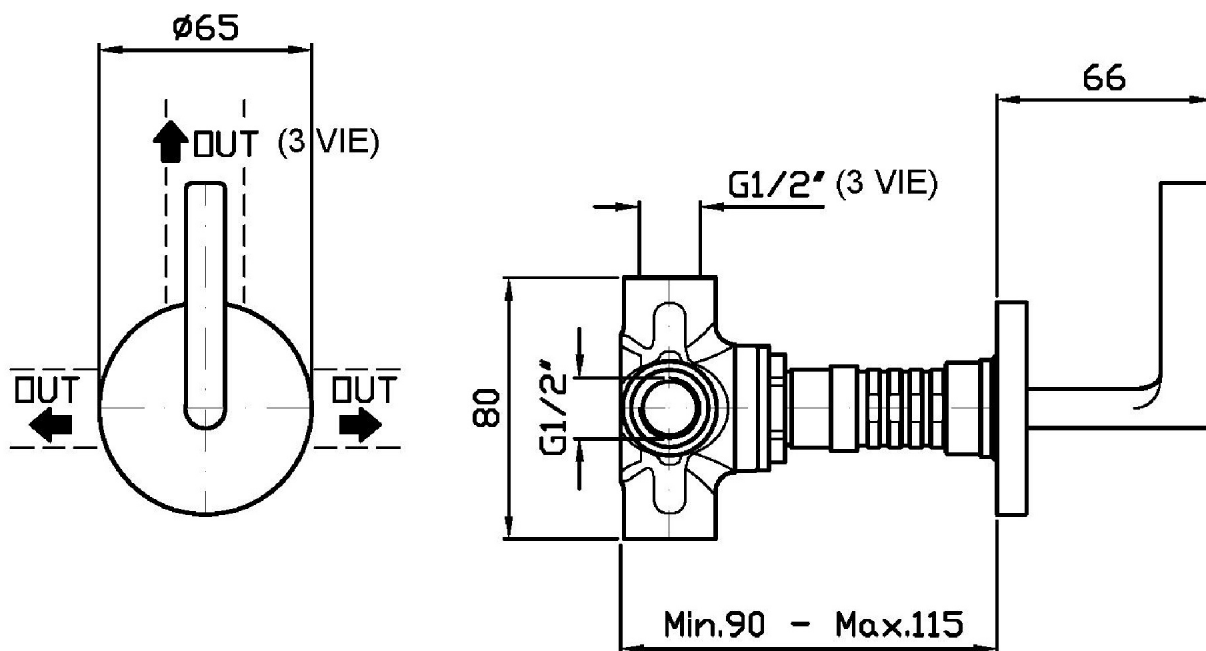

## SIMPLY BEAUTIFUL

Z94599

Disegno Complessivo / Overall Drawing

## SIMPLY BEAUTIFUL

Z94599

Esplosi / Exploded

R97440: PER DEVIATORE A 2 VIE R97830 (2 way diverter R97830)  
R97406: PER DEVIATORE A 3 VIE R97835 (3 way diverter R97835)

## SIMPLY BEAUTIFUL

Z94599 Pesi e Misure / Weights and Sizes

Peso ( Kg ) Weight ( lb )	0,59 ( Kg )	1,30 ( lb )
Volume test ( dc3 ) - ( in3 )	0,91 ( dc3 )	55,53 ( in3 )
h ( mm ) - ( in )	66,00 ( mm )	2,60 ( in )
L1 ( mm ) - ( in )	111,00 ( mm )	4,37 ( in )
L2 ( mm ) - ( in )	123,00 ( mm )	4,84 ( in )