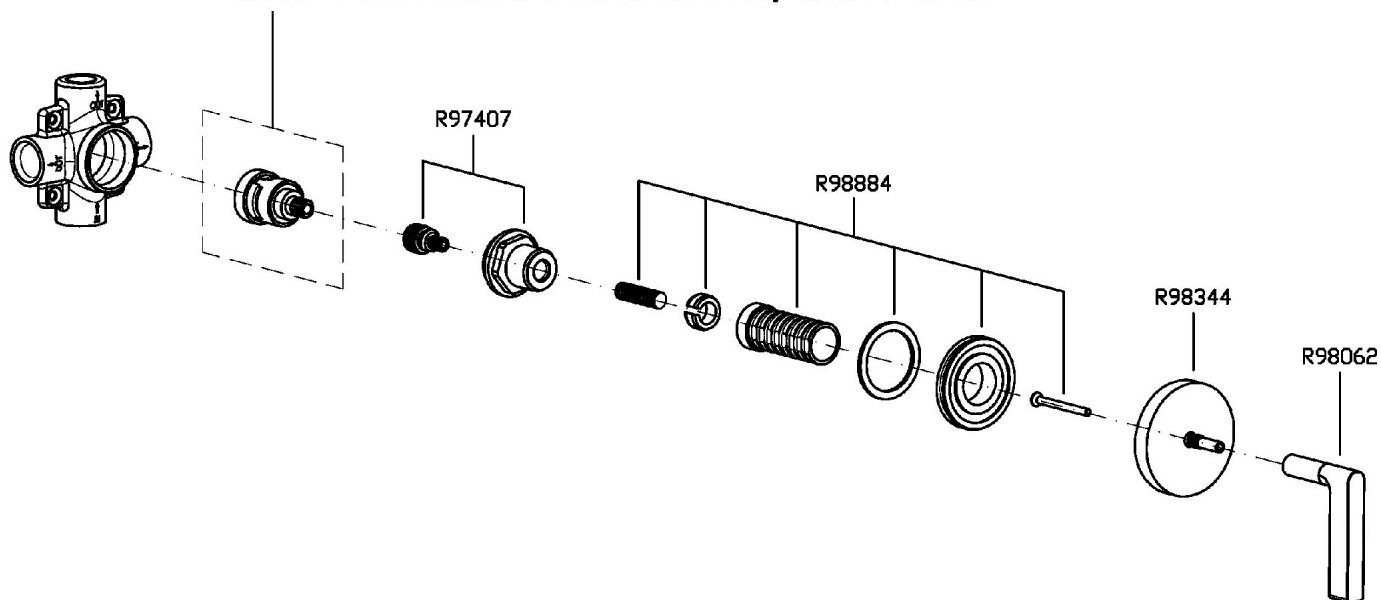

## SIMPLY BEAUTIFUL

Z94599

Disegno Complessivo / Overall Drawing

## SIMPLY BEAUTIFUL

Z94599

Esplosi / Exploded

R97440: PER DEVIATORE A 2 VIE R97830 (2 way diverter R97830)  
R97406: PER DEVIATORE A 3 VIE R97835 (3 way diverter R97835)

## SIMPLY BEAUTIFUL

Z94599 Pesi e Misure / Weights and Sizes

Peso ( Kg ) Weight ( lb )	0,59 ( Kg )	1,30 ( lb )
Volume test ( dc3 ) - ( in3 )	0,91 ( dc3 )	55,53 ( in3 )
h ( mm ) - ( in )	66,00 ( mm )	2,60 ( in )
L1 ( mm ) - ( in )	111,00 ( mm )	4,37 ( in )
L2 ( mm ) - ( in )	123,00 ( mm )	4,84 ( in )