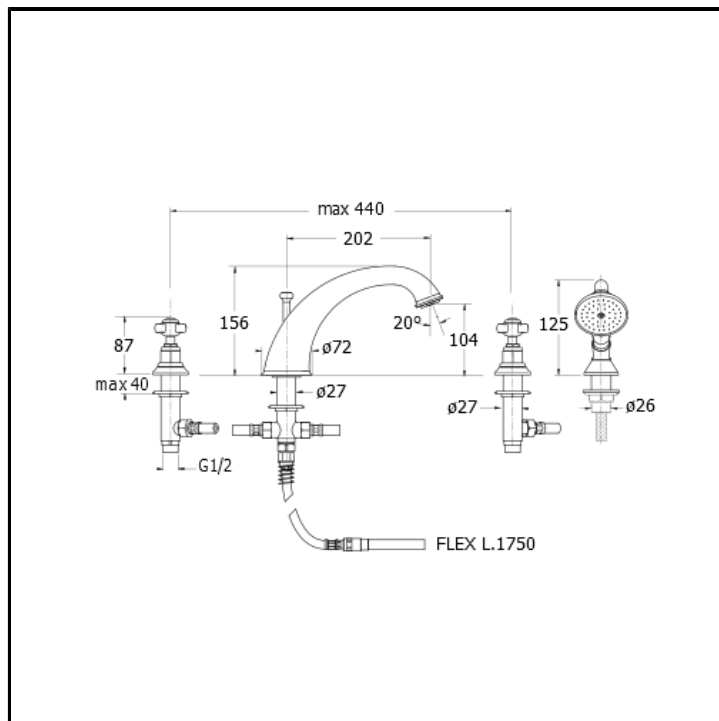

4 hole deck mounted bath mixer with diverter, spout and pull-out anti-lime hand shower

FINITURE

-  Chrome
-  Yellow gold oro
-  Brushed old brass

CHARACTERISTICS

-

FEATURES FROM TECHNOLOGIES

-
-

COMMAND

- Bicomando

INSTALLATION

- Tub edge

TPOLOGY

-

ENVIRONMENT

- Bathroom