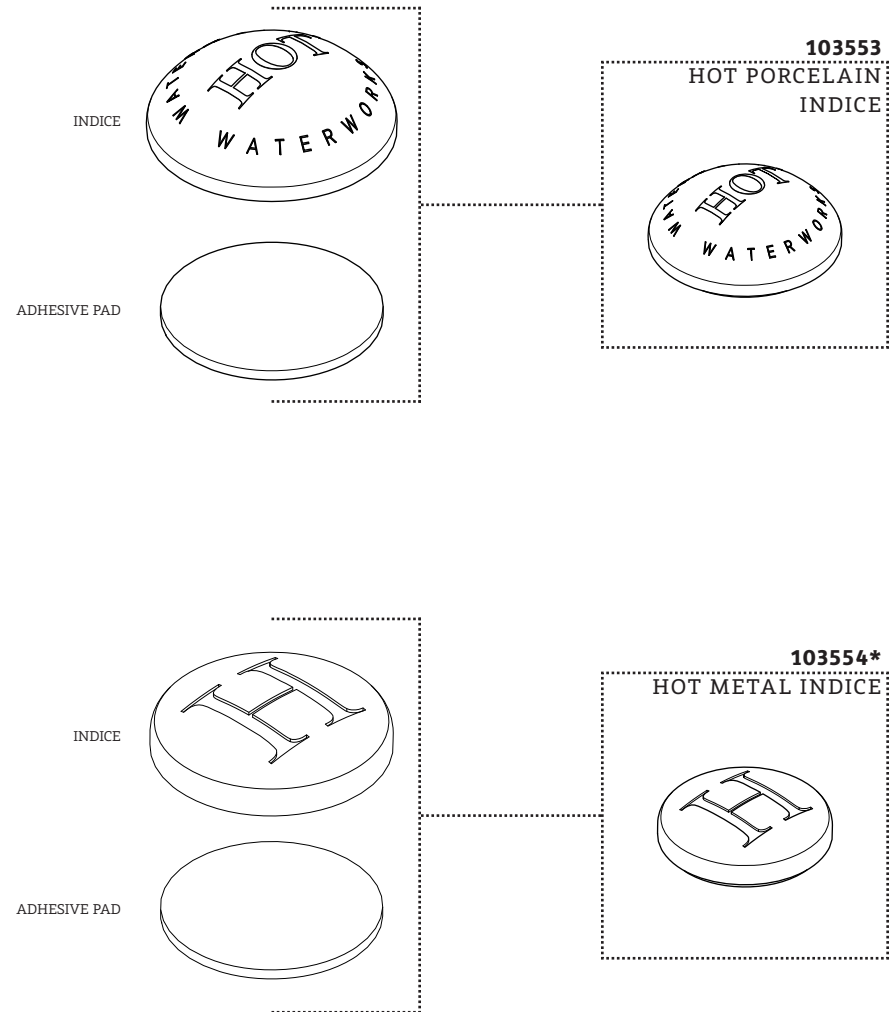

103503*
AERATOR

103619
SPOUT SEAL

*FINISH/COLOR MUST BE SPECIFIED WHEN ORDERING
++SUPPLIED AS A PAIR

KIT COMPONENTS

103620*

DECK UNION

O-RING

DECK UNION

ESCUTCHEON

RUBBER WASHER

RUBBER WASHER

NUT

103612
MOUNTING HARDWARE

ESTB. 1978

WATERWORKS

KIT COMPONENTS

**STYLES: EAKM01, EAKM02, EAKM03,
EAKM04, EAKM05, EAUN20**

*FINISH/COLOR MUST BE SPECIFIED WHEN ORDERING
++SUPPLIED AS A PAIR

KIT COMPONENTS

ESTB. 1978

WATERWORKS

KIT COMPONENTS

**STYLES: EAKM01, EAKM02, EAKM03,
EAKM04, EAKM05, EAUN20**

*FINISH/COLOR MUST BE SPECIFIED WHEN ORDERING
++SUPPLIED AS A PAIR

SERVICE PARTS INDEX

<u>STYLE</u>	<u>DESCRIPTION</u>	<u>PG</u>
103503*	AERATOR	4
103538*	BLACK PORCELAIN LEVER HANDLE	3
258790	CLOCKWISE ON CARTRIDGE	3
103552*	COLD METAL INDICE	8
103551	COLD PORCELAIN INDICE	8
337847	COUNTERCLOCKWISE ON CARTRIDGE	3
103607*	CROSS HANDLE	2
103620*	DECK UNION	5
103554*	HOT METAL INDICE	7
103553	HOT PORCELAIN INDICE	7
103534*	METAL LEVER HANDLE	2
103612	MOUNTING HARDWARE	5
103539*	OAK LEVER HANDLE	3
103618*	SPOUT	4
103619	SPOUT SEAL	4
103631*	WALL UNION	6
103537*	WHITE PORCELAIN LEVER HANDLE	3