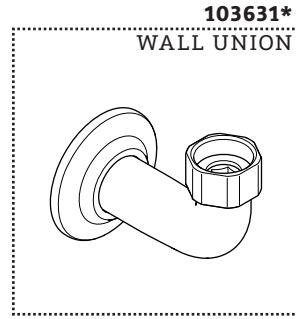

103503*
AERATOR

103619
SPOUT SEAL

*FINISH/COLOR MUST BE SPECIFIED WHEN ORDERING
++SUPPLIED AS A PAIR

KIT COMPONENTS

103620*

DECK UNION

O-RING

DECK UNION

ESCUTCHEON

RUBBER WASHER

RUBBER WASHER

NUT

103612
MOUNTING HARDWARE

ESTB. 1978

WATERWORKS

KIT COMPONENTS

**STYLES: EAKM01, EAKM02, EAKM03,
EAKM04, EAKM05, EAUN20**

*FINISH/COLOR MUST BE SPECIFIED WHEN ORDERING
++SUPPLIED AS A PAIR

KIT COMPONENTS

ESTB. 1978

WATERWORKS

KIT COMPONENTS

**STYLES: EAKM01, EAKM02, EAKM03,
EAKM04, EAKM05, EAUN20**