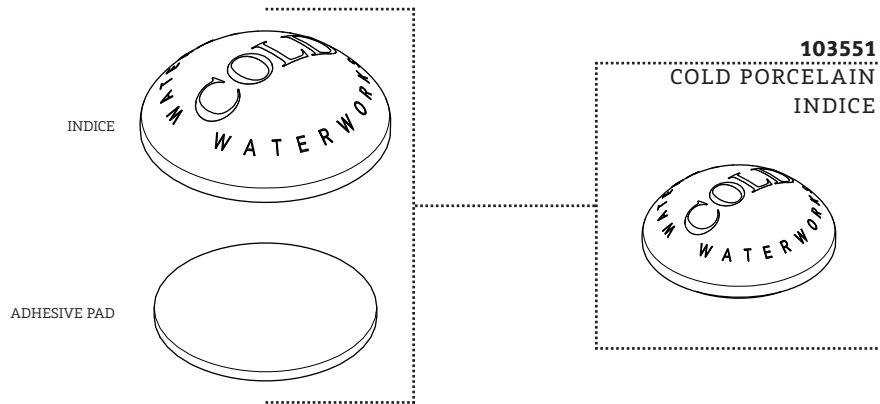

**STYLES: EAKM01, EAKM02, EAKM03,
EAKM04, EAKM05, EAUN20**

*FINISH/COLOR MUST BE SPECIFIED WHEN ORDERING
++SUPPLIED AS A PAIR

KIT COMPONENTS

ESTB. 1978

WATERWORKS

KIT COMPONENTS

**STYLES: EAKM01, EAKM02, EAKM03,
EAKM04, EAKM05, EAUN20**

*FINISH/COLOR MUST BE SPECIFIED WHEN ORDERING
++SUPPLIED AS A PAIR

SERVICE PARTS INDEX

<u>STYLE</u>	<u>DESCRIPTION</u>	<u>PG</u>
103503*	AERATOR	4
103538*	BLACK PORCELAIN LEVER HANDLE	3
258790	CLOCKWISE ON CARTRIDGE	3
103552*	COLD METAL INDICE	8
103551	COLD PORCELAIN INDICE	8
337847	COUNTERCLOCKWISE ON CARTRIDGE	3
103607*	CROSS HANDLE	2
103620*	DECK UNION	5
103554*	HOT METAL INDICE	7
103553	HOT PORCELAIN INDICE	7
103534*	METAL LEVER HANDLE	2
103612	MOUNTING HARDWARE	5
103539*	OAK LEVER HANDLE	3
103618*	SPOUT	4
103619	SPOUT SEAL	4
103631*	WALL UNION	6
103537*	WHITE PORCELAIN LEVER HANDLE	3