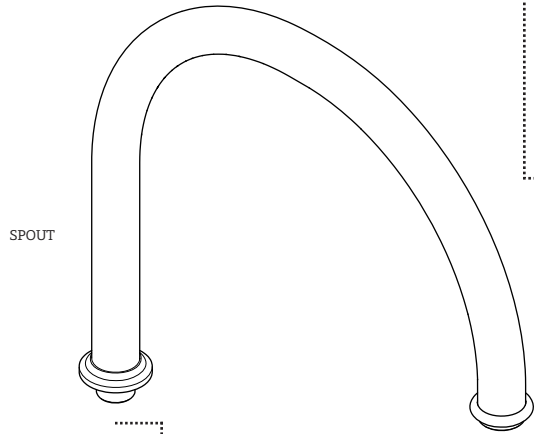

OAK LEVER HANDLE

337847

COUNTERCLOCKWISE ON CARTRIDGE

258790

CLOCKWISE ON CARTRIDGE
[LEVER HANDLE ONLY]

103620*

DECK UNION

ESTB. 1978

WATERWORKS

KIT COMPONENTS

**STYLES: EAKM01, EAKM02, EAKM03,
EAKM04, EAKM05, EAUN20**

103618*
SPOUT

SPOUT

O-RING

PLASTIC WASHER

SET SCREW