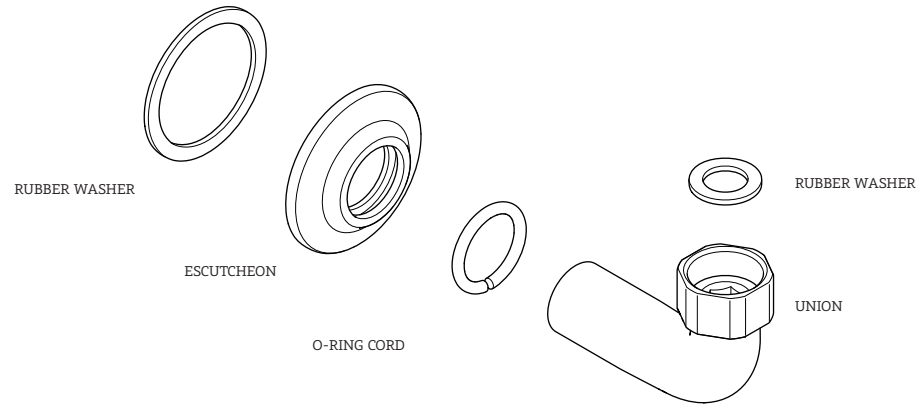

103503*
AERATOR

103619
SPOUT SEAL

*FINISH/COLOR MUST BE SPECIFIED WHEN ORDERING
++SUPPLIED AS A PAIR

KIT COMPONENTS

103620*

DECK UNION

O-RING

DECK UNION

ESCUTCHEON

RUBBER WASHER

RUBBER WASHER

NUT

103612
MOUNTING HARDWARE

ESTB. 1978

WATERWORKS

KIT COMPONENTS

**STYLES: EAKM01, EAKM02, EAKM03,
EAKM04, EAKM05, EAUN20**

*FINISH/COLOR MUST BE SPECIFIED WHEN ORDERING
++SUPPLIED AS A PAIR

KIT COMPONENTS

ESTB. 1978

WATERWORKS

KIT COMPONENTS

**STYLES: EAKM01, EAKM02, EAKM03,
EAKM04, EAKM05, EAUN20**