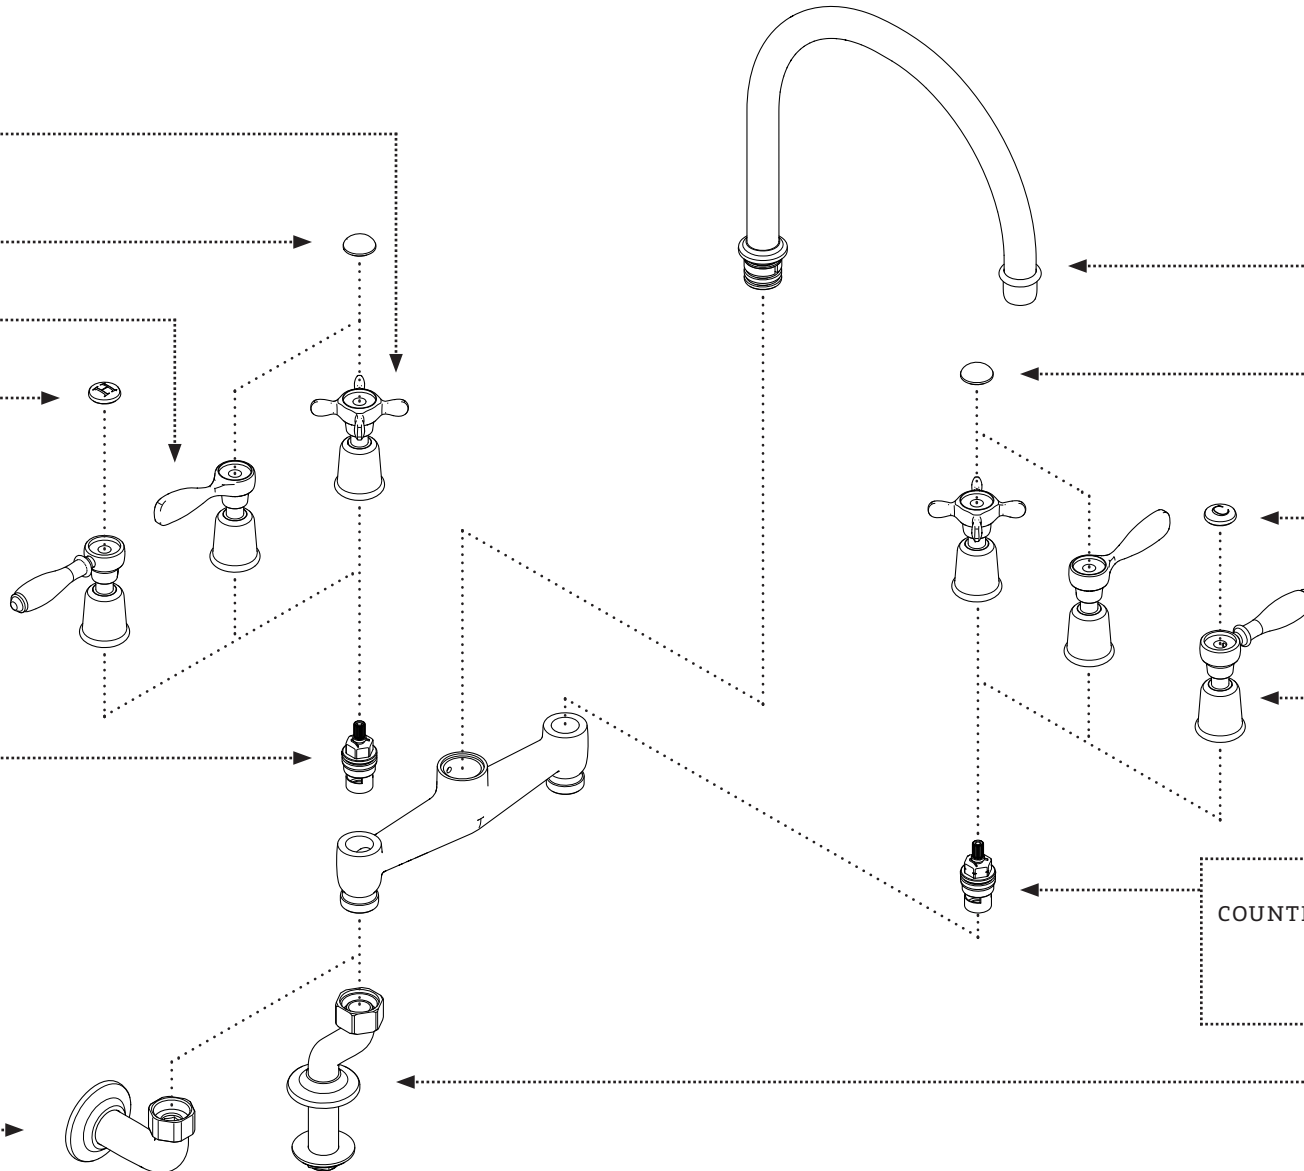

OAK LEVER HANDLE

337847

COUNTERCLOCKWISE ON CARTRIDGE

258790

CLOCKWISE ON CARTRIDGE
[LEVER HANDLE ONLY]

103620*

DECK UNION

ESTB. 1978

WATERWORKS

KIT COMPONENTS

**STYLES: EAKM01, EAKM02, EAKM03,
EAKM04, EAKM05, EAUN20**

103618*
SPOUT

SPOUT

O-RING

PLASTIC WASHER

SET SCREW