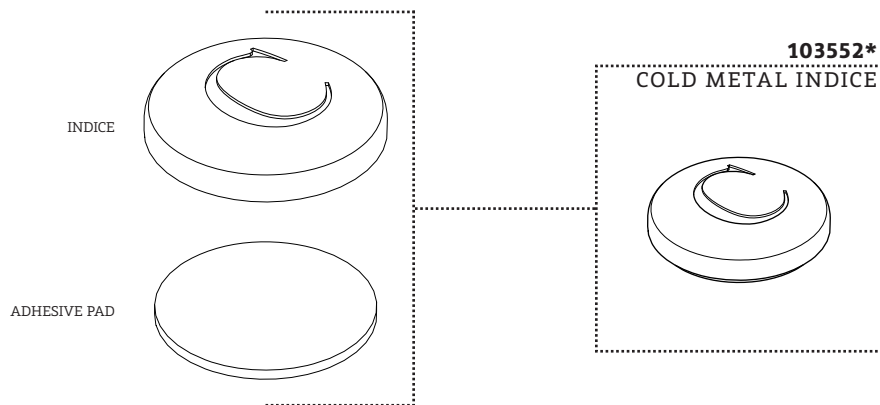

**STYLES: EAKM01, EAKM02, EAKM03,
EAKM04, EAKM05, EAUN20**

*FINISH/COLOR MUST BE SPECIFIED WHEN ORDERING
++SUPPLIED AS A PAIR

KIT COMPONENTS

ESTB. 1978

WATERWORKS

KIT COMPONENTS

**STYLES: EAKM01, EAKM02, EAKM03,
EAKM04, EAKM05, EAUN20**

*FINISH/COLOR MUST BE SPECIFIED WHEN ORDERING
++SUPPLIED AS A PAIR

SERVICE PARTS INDEX

<u>STYLE</u>	<u>DESCRIPTION</u>	<u>PG</u>
103503*	AERATOR	4
103538*	BLACK PORCELAIN LEVER HANDLE	3
258790	CLOCKWISE ON CARTRIDGE	3
103552*	COLD METAL INDICE	8
103551	COLD PORCELAIN INDICE	8
337847	COUNTERCLOCKWISE ON CARTRIDGE	3
103607*	CROSS HANDLE	2
103620*	DECK UNION	5
103554*	HOT METAL INDICE	7
103553	HOT PORCELAIN INDICE	7
103534*	METAL LEVER HANDLE	2
103612	MOUNTING HARDWARE	5
103539*	OAK LEVER HANDLE	3
103618*	SPOUT	4
103619	SPOUT SEAL	4
103631*	WALL UNION	6
103537*	WHITE PORCELAIN LEVER HANDLE	3