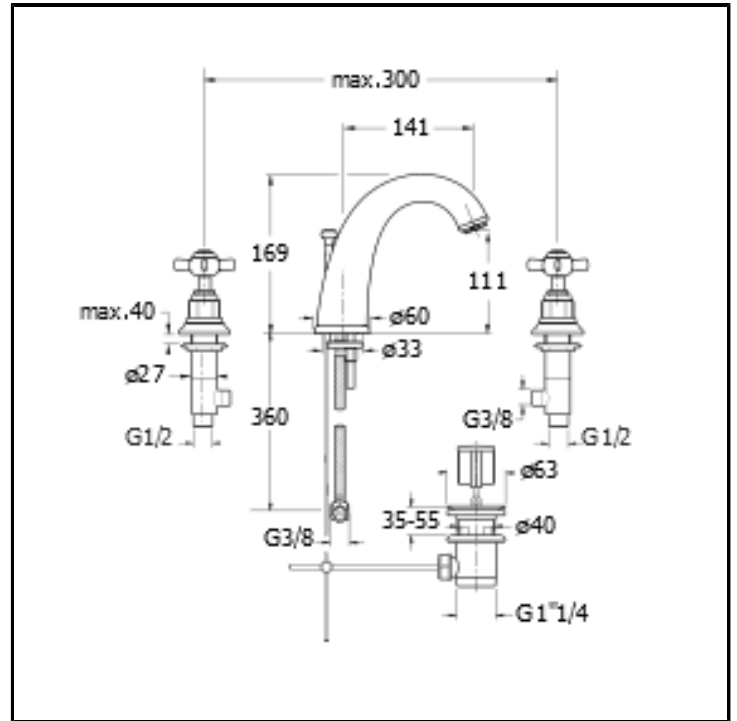

# CRILD201

3 hole basin mixer REGULAR with 1"1/4 pop up waste