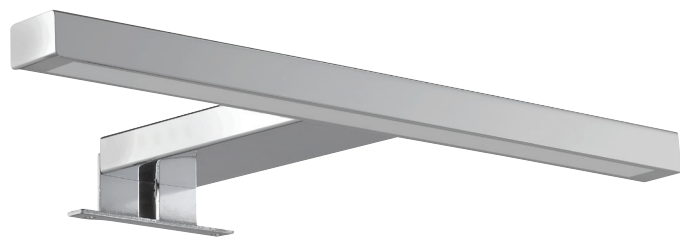

EB1224

Collection: NO COLLECTION

Finish*:

NF - Neutral

BLV - Incomparable Black

Main features:

Features

- DIMENSIONS: 31 x 2.50 x 1 cm
- MATERIAL: Metal
- POWER: 230V, 3.5W, class II IP 44

- WEIGHT: 1 kg
- INSTALLATION TYPE: Wall-mount
- TEMPERATURE: 4000°K

Consumer benefits

- COMFORT: LED lighting provides high luminosity, quality color and instant on.
- ECONOMICAL: LED lightbulbs offer 60 to 90% savings compared to incandescent lightbulbs with sodium and mercury, and 10 to 20% compared with energy-saving lightbulbs
- MAINTENANCE: LED lighting reduce replacement costs, due to long lifetimes (on average over 50,000 hours)

Installation benefits

- ECONOMICAL: Major savings for new installations with reduced copper costs

Technical drawing

Product Specification: "Aube" LED spotlight. EB1224. Collection: NO COLLECTION. DIMENSIONS: 31 x 2.50 x 1 cm. WEIGHT: 1 kg. MATERIAL: Metal. INSTALLATION TYPE: Wall-mount. POWER: 230V, 3.5W, class II IP 44. TEMPERATURE: 4000°K.