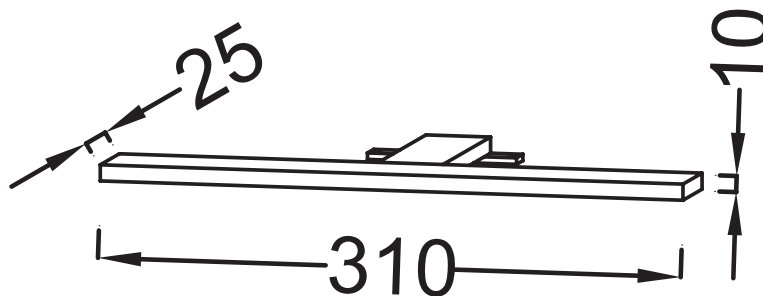

EB1224

Collection: NO COLLECTION

Finish*:

NF - Neutral

BLV - Incomparable Black

Main features:

Features

- DIMENSIONS: 31 x 2.50 x 1 cm
- MATERIAL: Metal
- POWER: 230V, 3.5W, class II IP 44

Installation benefits

- ECONOMICAL: Major savings for new installations with reduced copper costs

Technical drawing

Product Specification: "Aube" LED spotlight. EB1224. Collection: NO COLLECTION. DIMENSIONS: 31 x 2.50 x 1 cm. WEIGHT: 1 kg. MATERIAL: Metal. INSTALLATION TYPE: Wall-mount. POWER: 230V, 3.5W, class II IP 44. TEMPERATURE: 4000°K.