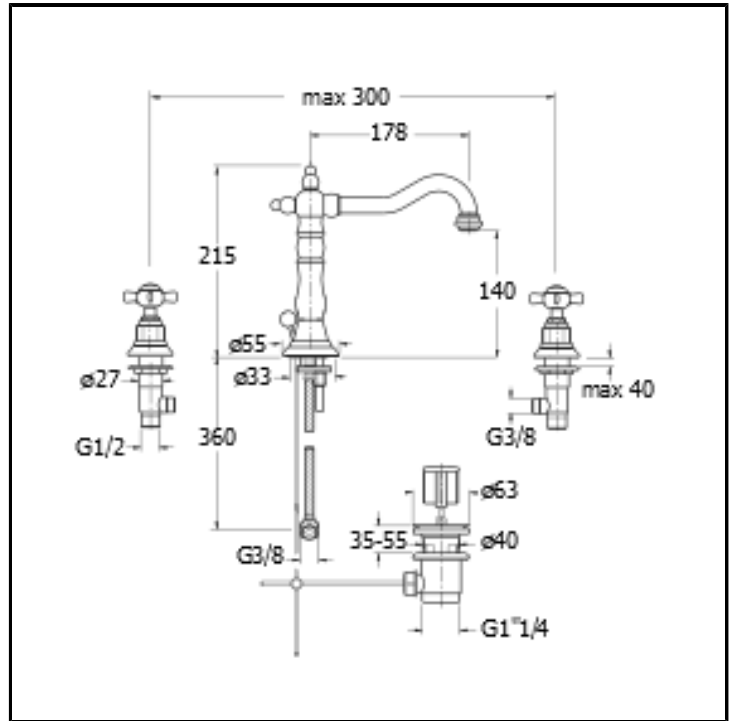

# CRILD207

■ CRISTINA  
RUBINETTERIE

3 hole basin mixer REGULAR with 1"1/4 pop up waste