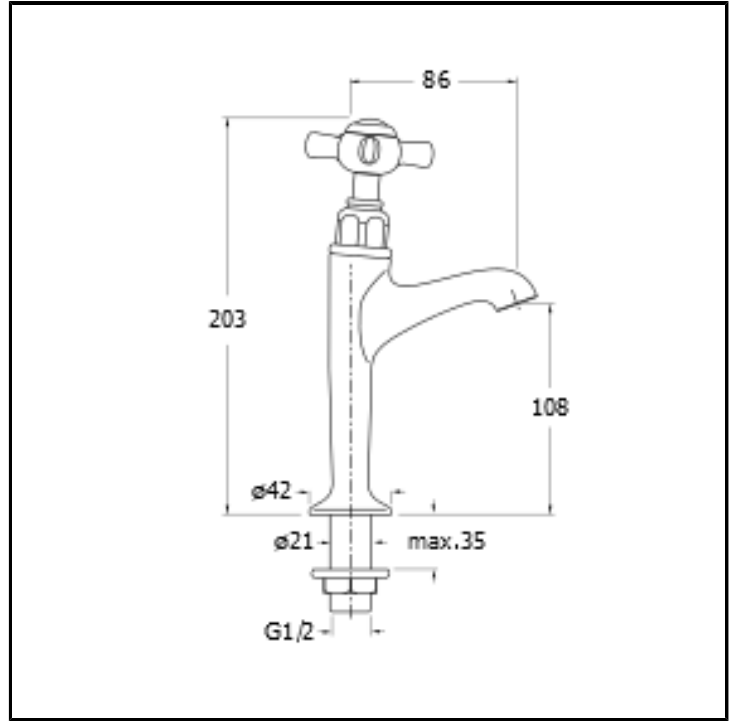

CRILD230

■ CRISTINA
RUBINETTERIE

1/2" "cold water" tap

FINITURE

 Chrome

COMMAND

- Monowater

INSTALLATION