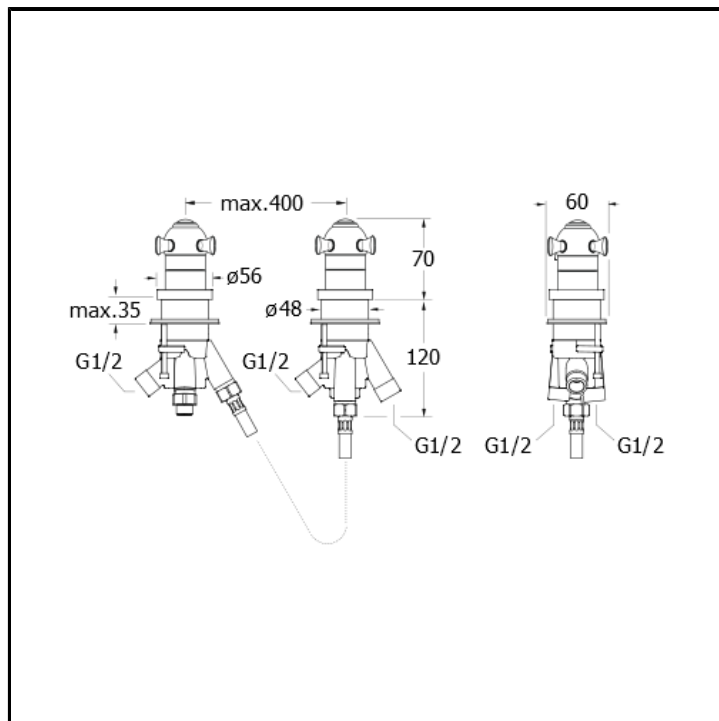

Deck mounted thermostatic bath mixer with 3 outlets diverter

FINITURE

-  Chrome
-  Brushed metallic
-  Yellow gold oro
-  PVD polished rose gold
-  PVD brushed rose gold
-  Brushed old brass

CHARACTERISTICS

-

COMMAND

- Thermostatic

INSTALLATION

- Tub edge

TPOLOGY

-

ENVIRONMENT