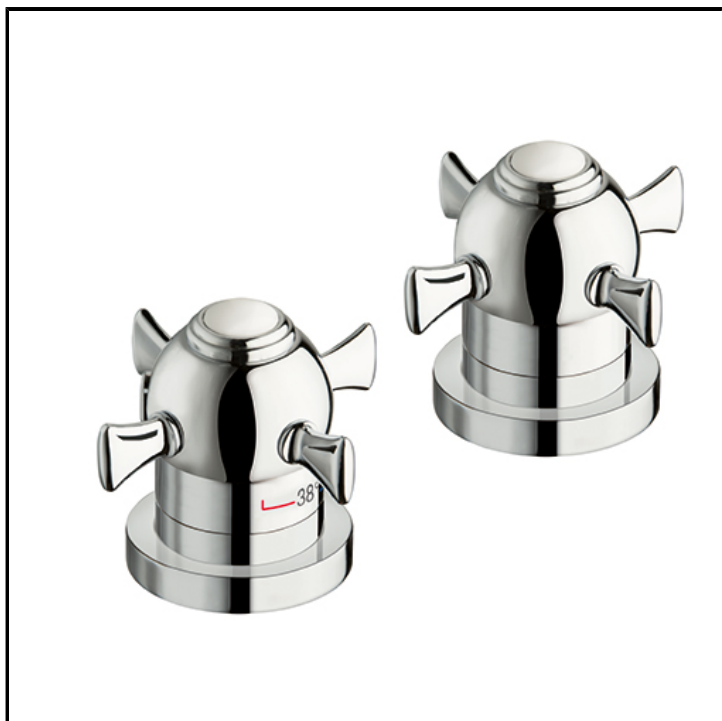

Deck mounted thermostatic bath mixer with 3 outlets diverter

FINITURE

-  Chrome
-  Brushed metallic
-  Yellow gold oro
-  PVD polished rose gold
-  PVD brushed rose gold
-  Brushed old brass

CHARACTERISTICS

-

COMMAND

- Thermostatic

INSTALLATION

- Tub edge

TPOLOGY

-

ENVIRONMENT