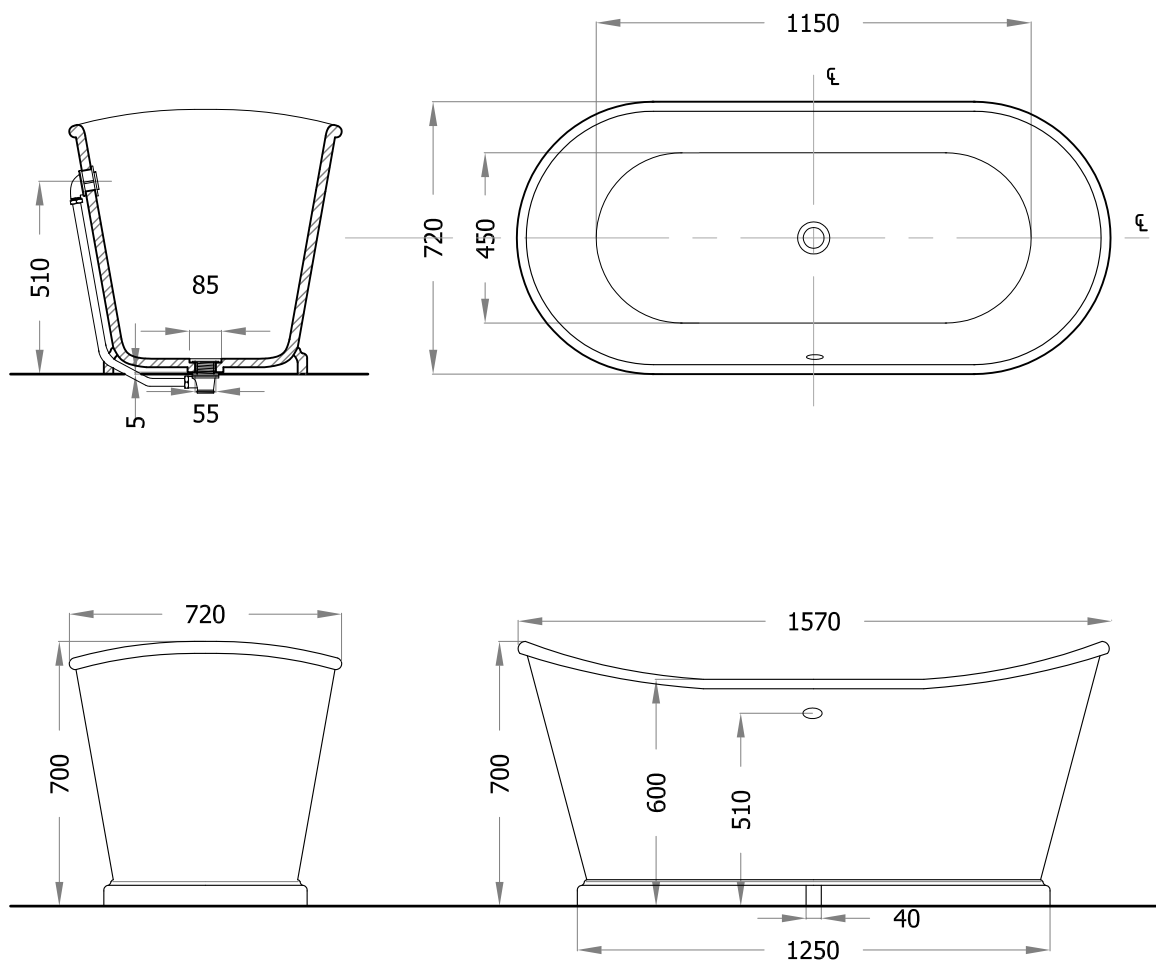

Catchpole & Rye

Saracens Dairy,
 Pluckley,
 Kent. U.K.
 TN27 0SA.
 TEL: +44 (0)1233 840840
 EMAIL: info@catchpoleandrye.com

Product Range:

Baths

Product Name:

Le Grand Bateau

DIMENSIONAL DATA SHEET

DATE: AUGUST 2018

NOTES:

DIMENSIONS IN MILLIMETRES.

WHILST EVERY EFFORT IS MADE TO ENSURE THE ACCURACY OF THESE DATA SHEETS THEY ARE SUBJECT TO CHANGE WITHOUT NOTICE AS PART OF THE COMPANY'S PRODUCT DEVELOPMENT PROCESS.