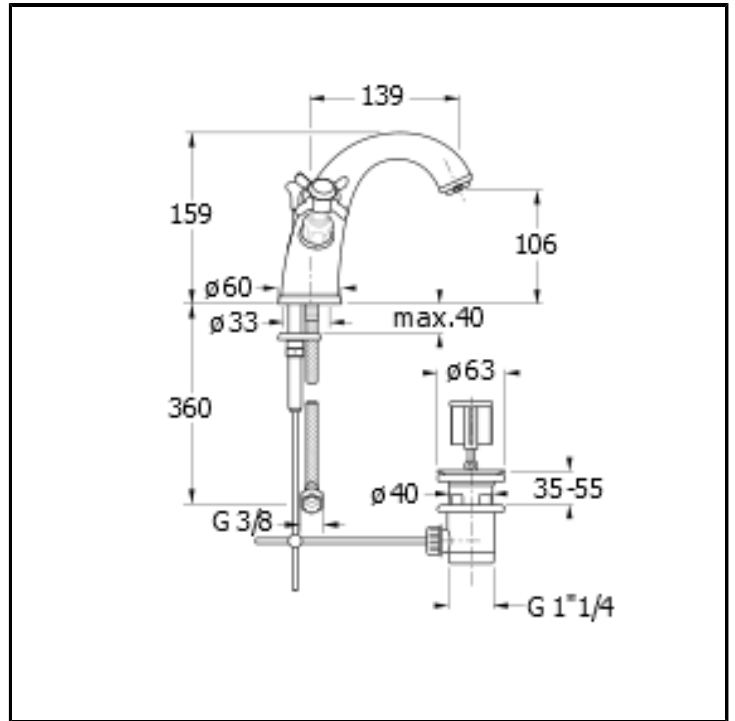

CRILD221

■ CRISTINA
RUBINETTERIE

Basin mixer REGULAR with 1"1/4 pop up waste

FINITURE

-  Chrome
-  Yellow gold oro
-  Brushed old brass

FEATURES (MODEL NAME SIDE)

- Regular

FEATURES FROM TECHNOLOGIES