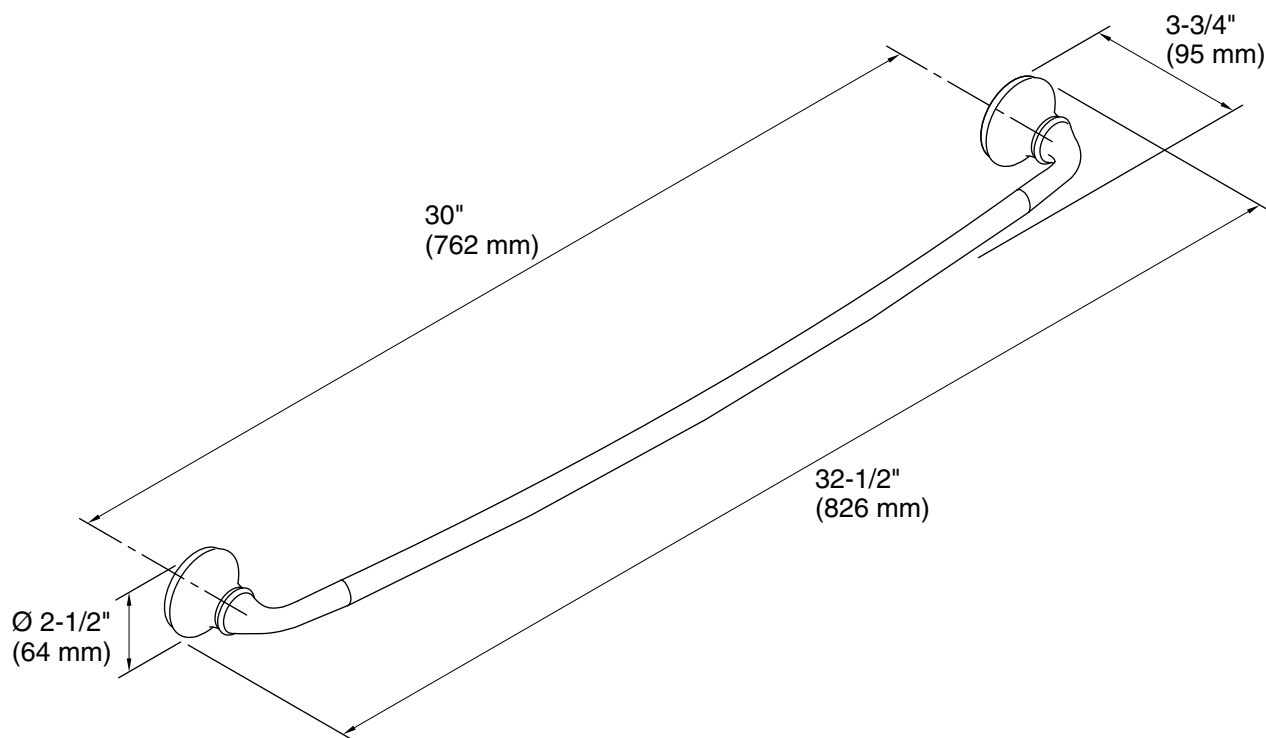

Technical Information

All product dimensions are nominal.

Material: Metal

Notes

Install this product according to the installation guide.

CAUTION: Risk of personal injury. Do not install these products in any area where they are likely to be used inadvertently as a grab bar or support bar. These products are not designed or intended for use as a grab bar or support bar.