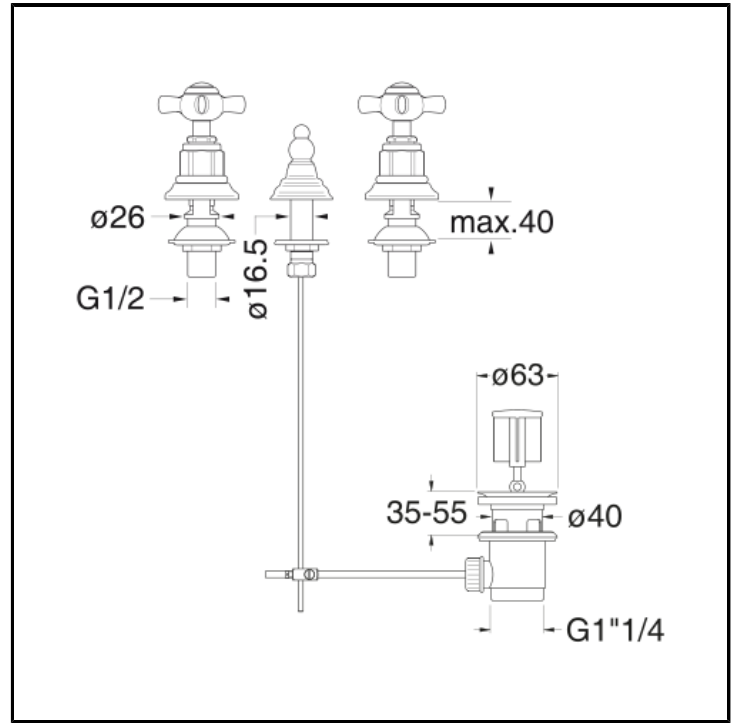

CRILD301

3 hole bidet mixer with 1"1/4 pop up waste

FINITURE

-  Chrome
-  Yellow gold oro
-  Brushed old brass

COMMAND

- Bicomando

INSTALLATION

- Top