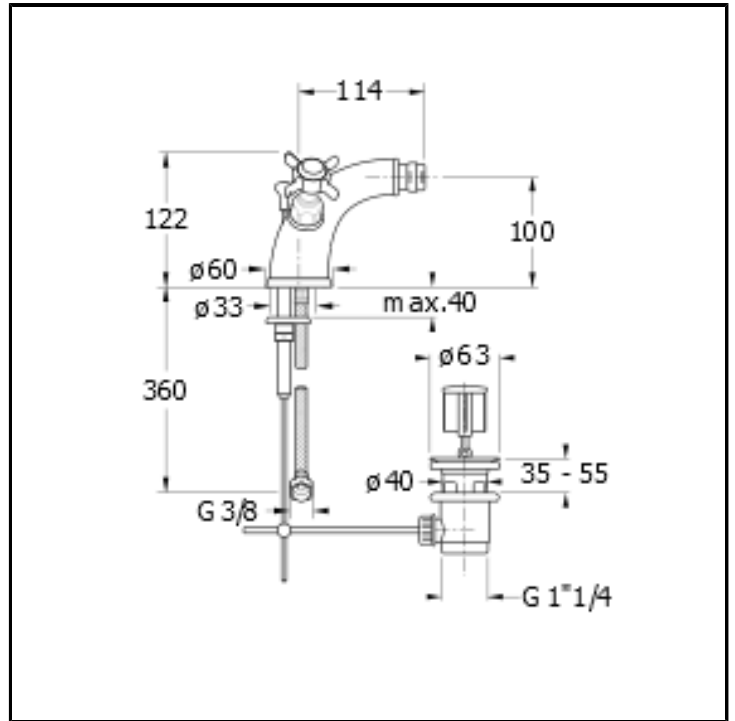

# CRILD321

Bidet mixer with 1"1/4 pop up waste