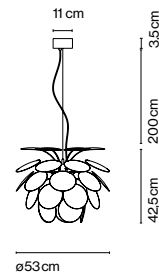

## Christophe Mathieu

marset

Discocó 132

Discocó 88

Discocó 68

Discocó 53

Discocó 35

ø132 cm

Exuberant even when turned off, the richness of the light issuing from the Discocó lamp provides direct downward illumination along with a dramatic play of lights and soft shadows.

**Discocó 132**

- ⦿ 6x E27 LED Globe (ø120) 14W