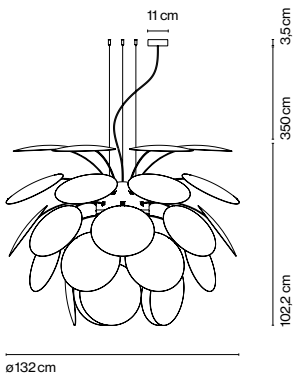

## Christophe Mathieu

marset

Discocó 132

Discocó 88

Discocó 68

Discocó 53

Discocó 35

ø132 cm

Exuberant even when turned off, the richness of the light issuing from the Discocó lamp provides direct downward illumination along with a dramatic play of lights and soft shadows.

**Discocó 132**

- ⦿ 6x E27 LED Globe (ø120) 14W

**Discocó 35**

- ⦿ E14 HSGSP/C/UV 46W
- ⦿ E14 LED 5W

35 opaque discs made in moulded ABS. Chromed sphere.

- White (Ral 9003)
- Matte Grey (Ral 7037)
- Matte Beige (Ral 1001)
- Black-gold (Ral 9004-Gold)

White electrical cord