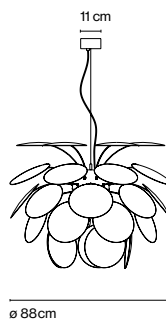

## Christophe Mathieu

marset

Discocó 132

Discocó 88

Discocó 68

Discocó 53

Discocó 35

ø132 cm

Exuberant even when turned off, the richness of the light issuing from the Discocó lamp provides direct downward illumination along with a dramatic play of lights and soft shadows.

**Discocó 132**

- ⦿ 6x E27 LED Globe (ø120) 14W