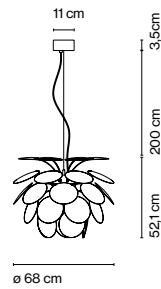

## Christophe Mathieu

marset

Discocó 132

Discocó 88

Discocó 68

Discocó 53

Discocó 35

ø132 cm

Exuberant even when turned off, the richness of the light issuing from the Discocó lamp provides direct downward illumination along with a dramatic play of lights and soft shadows.

**Discocó 132**

- ⦿ 6x E27 LED Globe (ø120) 14W