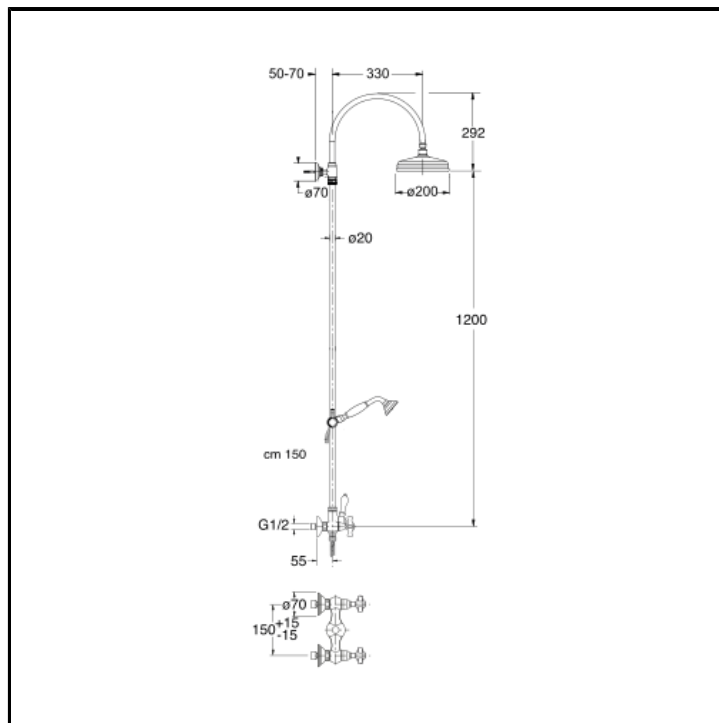

CRILD409

External shower mixer with checkable anti-lime overhead shower, flexible hose and anti-lime hand shower with slide rail

FINITURE

 Chrome

CHARACTERISTICS

- Multifunction column

FEATURES FROM TECHNOLOGIES