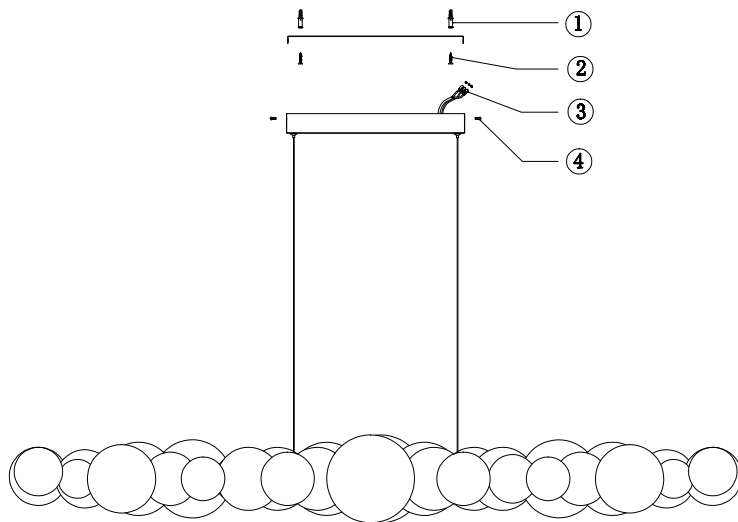

# Instruction

MOD003PL-L54WS

MAX 54W  
4100 Lumen

Model: MOD003PL-L54WS  
Collection: Modern  
Series: Cloud

Ceiling Lamps