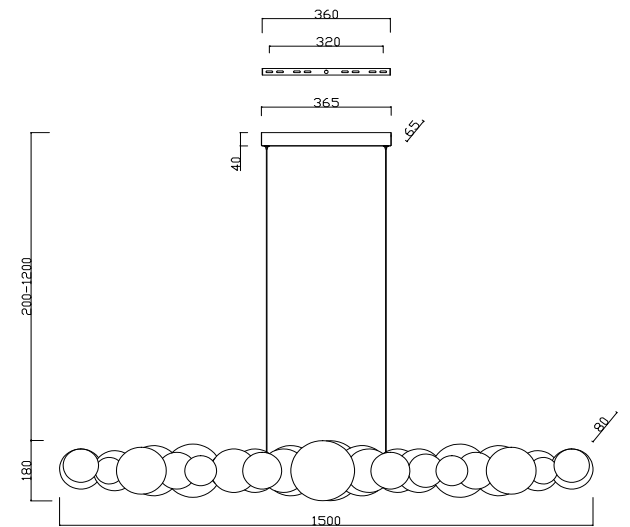

# Instruction

MOD003PL-L54WS

MAX 54W  
4100 Lumen

Model: MOD003PL-L54WS  
Collection: Modern  
Series: Cloud

Ceiling Lamps