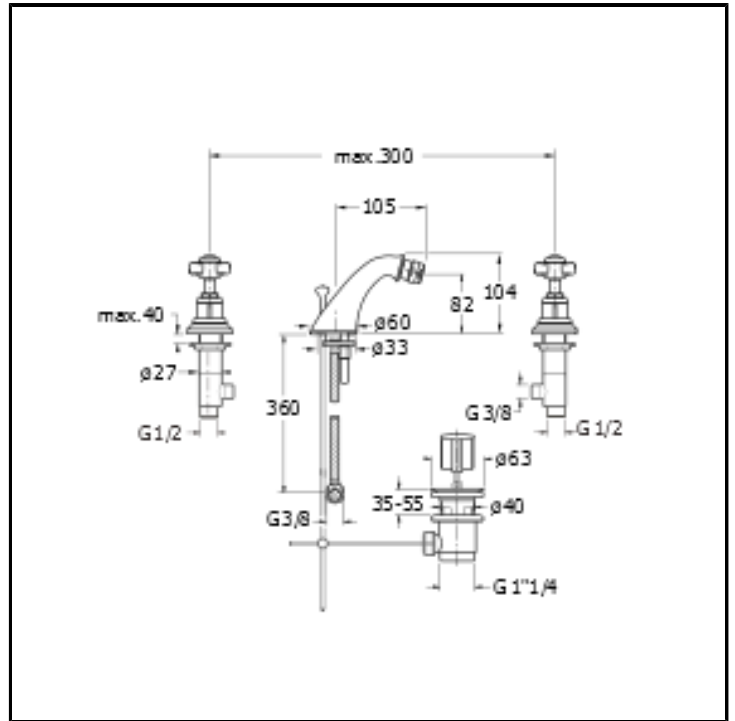

3 hole bidet mixer with 1"1/4 pop up waste