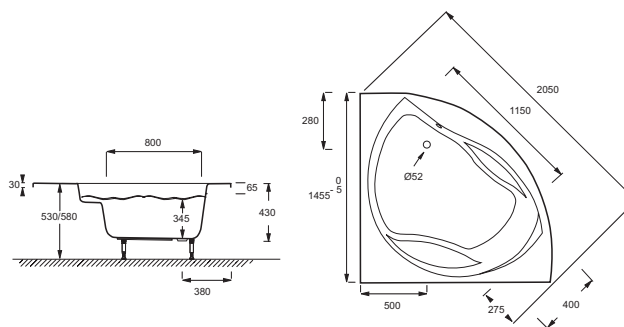

E6045

Collection: PRESQU'ÎLE

Finish*:

00 - White

Main features:

Features

- DIMENSIONS: 145 x 145 x 43 cm
- MATERIAL: Acrylic
- VOLUME (L): 265/195
- FOOT HEIGHT: 14,5 cm
- FEET: Supplied
- WASTE : Not supplied
- OPTIONAL COORDINATING BATHTHSCREEN: No
- BATH WELL WIDTH: 61.6 cm
- CAN BE EQUIPPED WITH A WHIRLPOOL SYSTEM: Yes
- BOTTOM DIMENSIONS: 115 x 82.5 cm
- WEIGHT: 36 kg
- INSTALLATION TYPE: Corner
- SHAPE: Corner
- WASTE DIAMETER: 5,2 cm
- STEP: Not supplied
- OPTIONAL COORDINATING PANEL: Yes
- BATH WELL LENGTH: 115 cm
- TWO-PERSON BATH: No
- GUARANTEE: 10 years
- Available with whirlpool system

Consumer benefits

- COMFORT: Comfortable bathing space thanks to generous inner dimensions
- PRACTICAL: Integral seating

Required products

- E6D015: Extra-slim waste with overflow
- E70174: Pop-up waste

Optional products

- E6757: Headrest
- E6047: Corner panel
- E6T27: Front panel

Technical drawing

Product Specification: Corner bath. E6045. Collection: PRESQU'ÎLE. DIMENSIONS: 145 x 145 x 43 cm. WEIGHT: 36 kg. MATERIAL: Acrylic. INSTALLATION TYPE: Corner. VOLUME (L): 265/195. SHAPE: Corner. FOOT HEIGHT: 14,5 cm. WASTE DIAMETER: 5,2 cm. FEET: Supplied. STEP: Not supplied. WASTE : Not supplied. OPTIONAL COORDINATING PANEL: Yes. OPTIONAL COORDINATING BATHTHSCREEN: No. BATH WELL LENGTH: 115 cm. BATH WELL WIDTH: 61.6 cm. TWO-PERSON BATH: No. CAN BE EQUIPPED WITH A WHIRLPOOL SYSTEM: Yes. GUARANTEE: 10 years. BOTTOM DIMENSIONS: 115 x 82.5 cm. Available with whirlpool system.