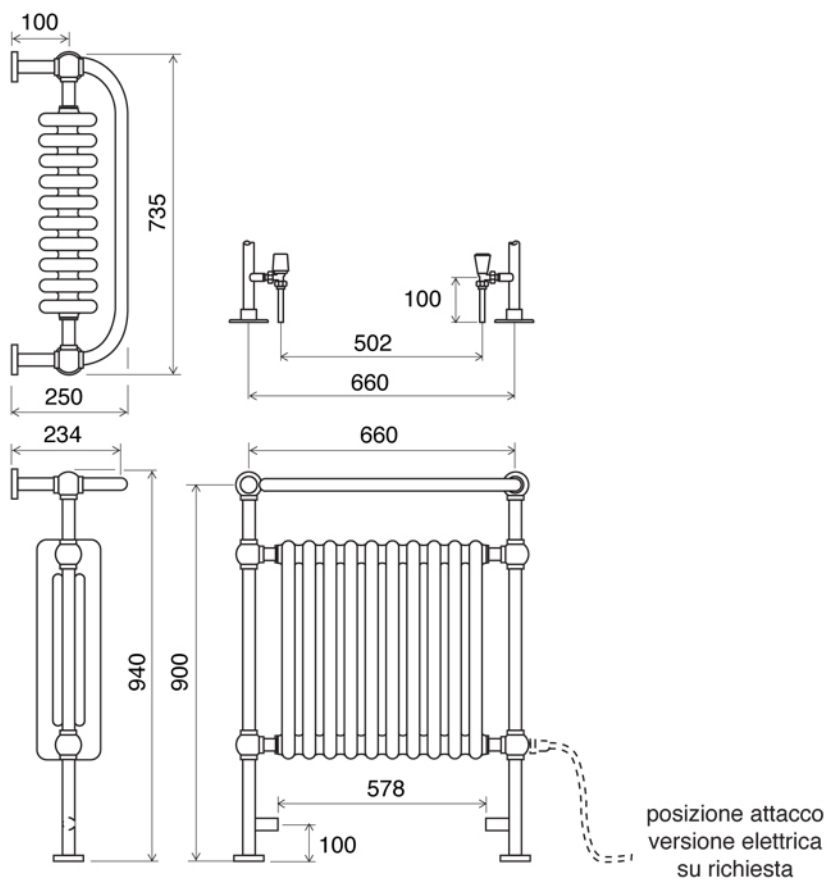

TOWELWARMER Collection	
Code	Description
9084-C 9085-I/N/O/OR 9085-B/ND/R	<p>London 1 towel warmer 940x675 mm (985 W - 848 Kcal/h t 50°)</p> <p>Chrome Incalux, Nickel, Dark Gold, Rose Gold Bronze, Dark Nickel, Copper</p>

Verona - Italy
 tel. +39 045 8006917
 fax. +39 045 8020111
 gentry-home.com

TOWELWARMER Collection	
Code	Description
9127-C 9128-I/N/O/OR 9128-B/ND/R	Valves (pair) Chrome Incalux, Nickel, Dark Gold, Rose Gold Bronze, Dark Nickel, Copper Fittings available 12/14/16 copper 12/14/16 covered
9126	Electrical element complete with thermostatic control