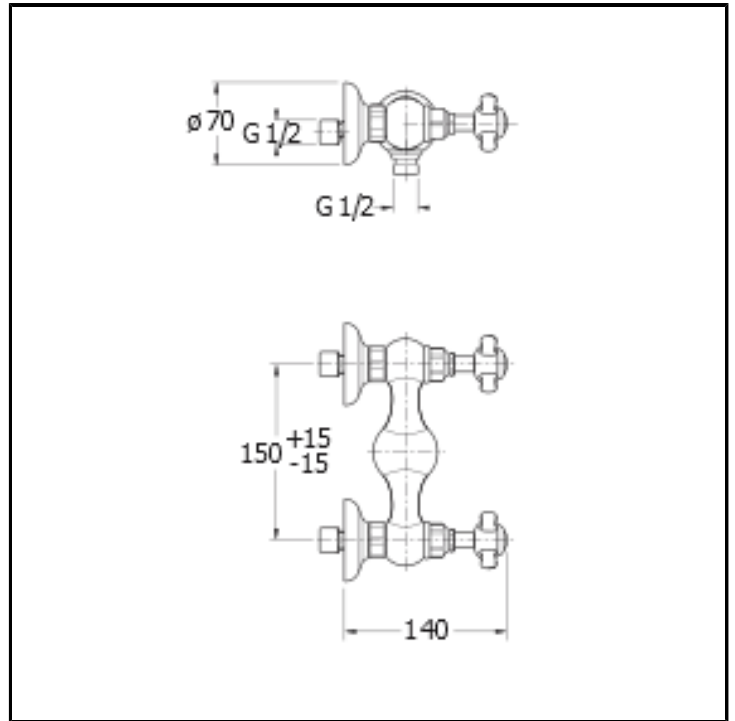

CRILD401

External shower mixer

FINITURE

-  Chrome
-  Yellow gold oro
-  Brushed old brass

CHARACTERISTICS

-

COMMAND

- Bicomando