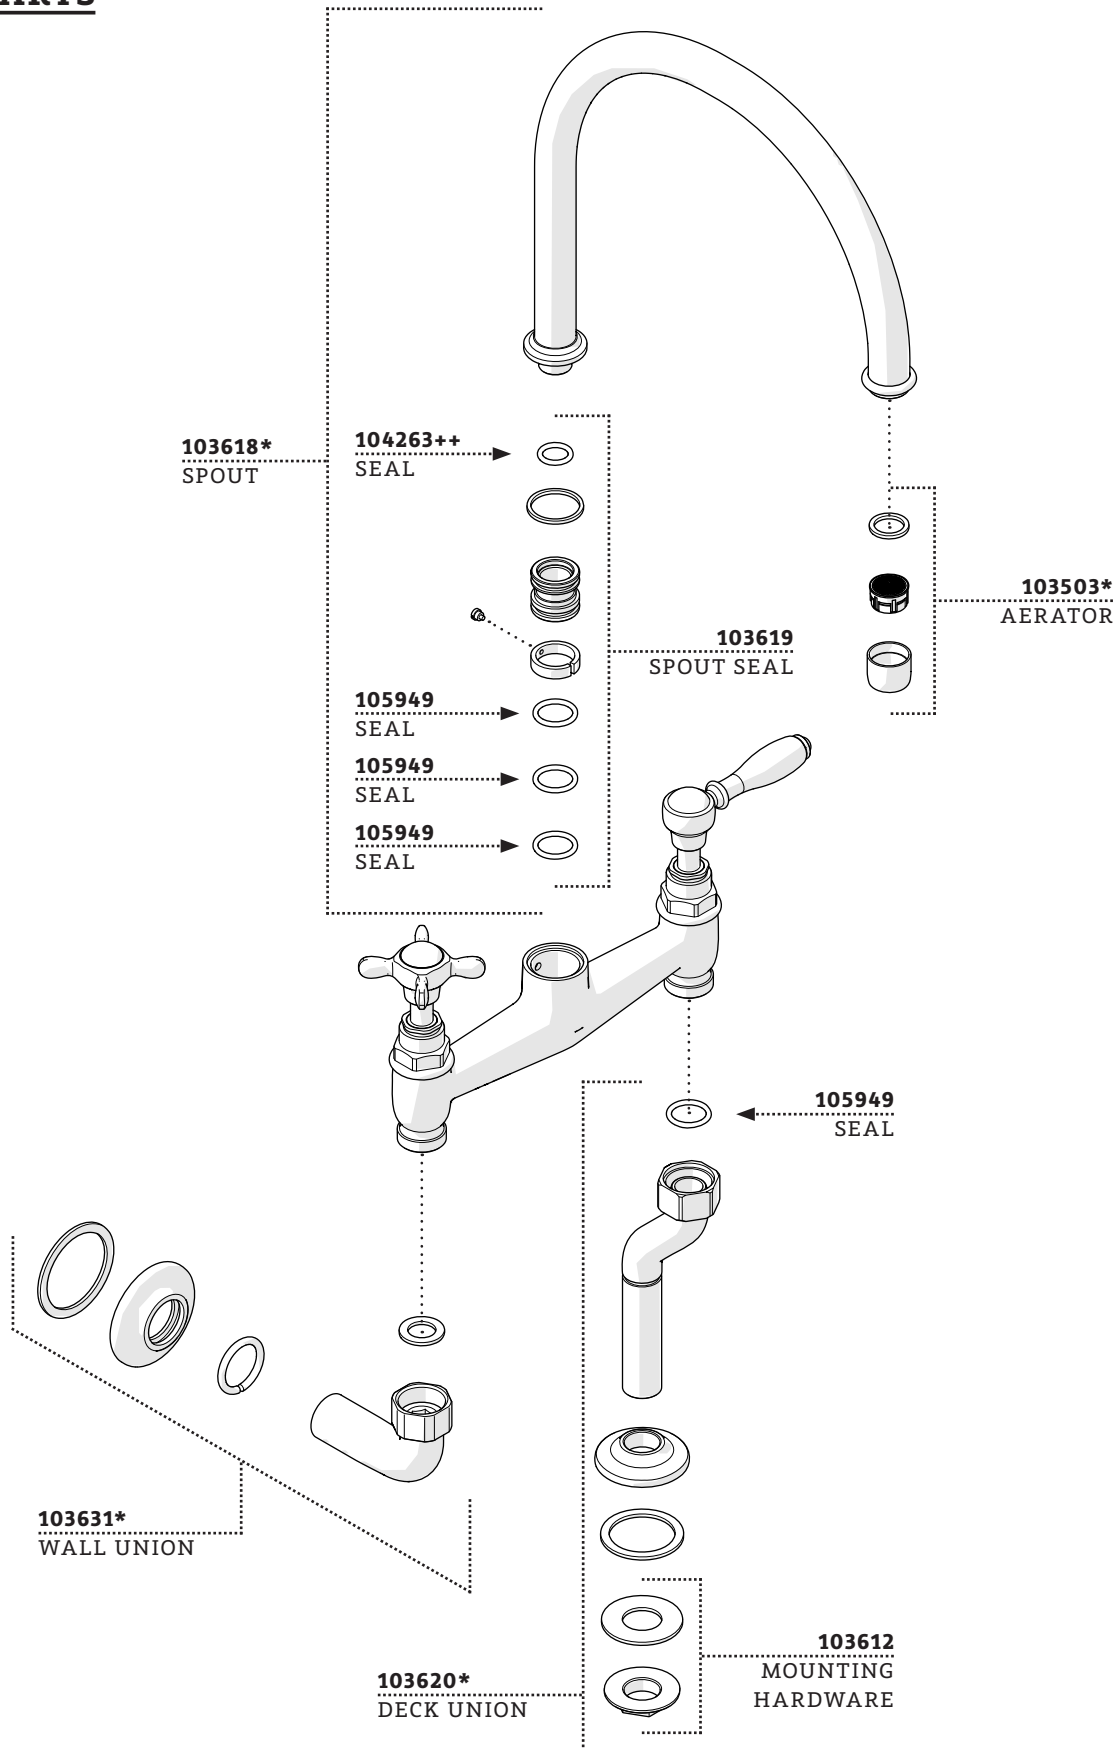

ESTB. 1978

WATERWORKS

**SERVICE PARTS**

**STYLES: EAKM11, EAKM12, EAKM13,  
EAKM14, EAKM15**

\*FINISH/COLOR MUST BE SPECIFIED WHEN ORDERING  
++SUPPLIED AS A PAIR

DOCUMENT: SPEA53\_REV01

ESTB. 1978

WATERWORKS

**SERVICE PARTS**

**STYLES: EAKM11, EAKM12, EAKM13,  
EAKM14, EAKM15**

\*FINISH/COLOR MUST BE SPECIFIED WHEN ORDERING  
++SUPPLIED AS A PAIR

DOCUMENT: SPEA53\_REV01