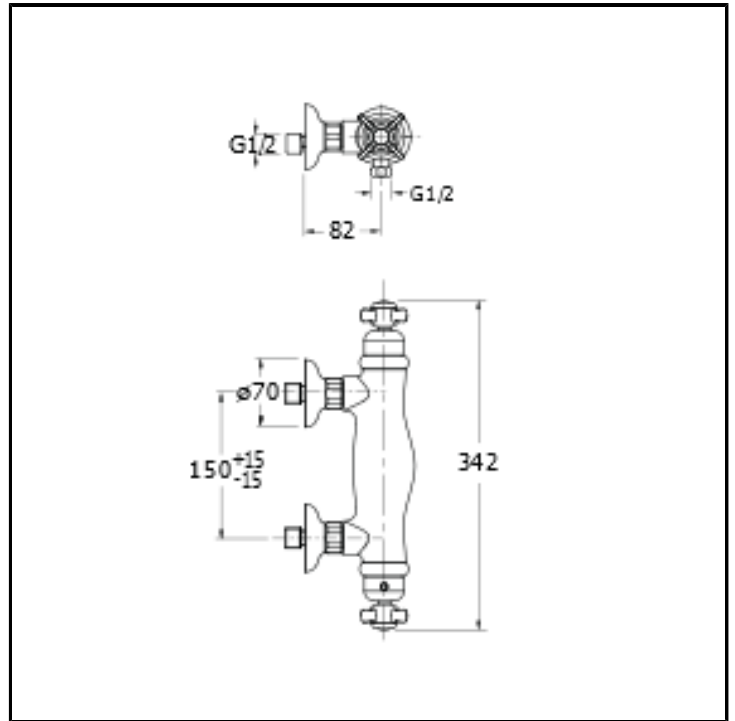

# CRILD481

External thermostatic shower mixer