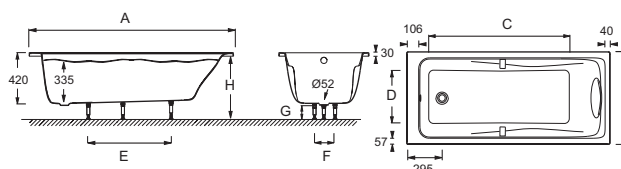

E6048

Collection: ODÉON UP

Finish*:

Main features:

Features

- DIMENSIONS: 180 x 80 x 60.50 cm
- MATERIAL: Acrylic
- VOLUME (L): 245/175
- FOOT HEIGHT: 120/160
- PRODUCT INCLUDED: (Black pillow and brass handles supplied as standard)
- STEP: Not supplied
- OPTIONAL COORDINATING PANEL: Optional
- BATH WELL LENGTH: 128 cm
- TWO-PERSON BATH: No
- GUARANTEE: 10 years
- SUPPLIED WITH: Chrome handgrips, black headrest and adjustable Quick clip feet
- Available with whirlpool system
- WEIGHT: 21.6 kg
- INSTALLATION TYPE: Drop-in
- SHAPE: Rectangular
- WASTE DIAMETER: 5,2 cm
- FEET: Supplied
- WASTE : Not supplied
- OPTIONAL COORDINATING BATHTHSCREEN: Optional
- BATH WELL WIDTH: 50 cm
- CAN BE EQUIPPED WITH A WHIRLPOOL SYSTEM: Yes
- OPTIONAL: Combined pop up waste (cable 1m) with overflow E70174, single-panel bathscreen E4932
- BOTTOM DIMENSIONS: 128 x 50 cm

Technical drawing

Mm	E6058	E6048	E6049	E6080	E6057	E6060
A	1800 ⁻³	1800 ⁻³	1700 ⁻³	1702 ⁻³	1600 ⁻³	1498 ⁻³
B	902 ⁻³	803 ⁻³	755 ⁻³	705 ⁻³	755 ⁻³	700 ⁻³
C	1280	1280	1180	1180	1080	980
D	600	500	450	400	450	400
E	900	900	750	750	750	650
F	300	300	200	200	200	140
G	118/158	120/160	120/160	120/160	115/155	118/163
H	525/565	535/575	530/570	530/570	525/565	533/578