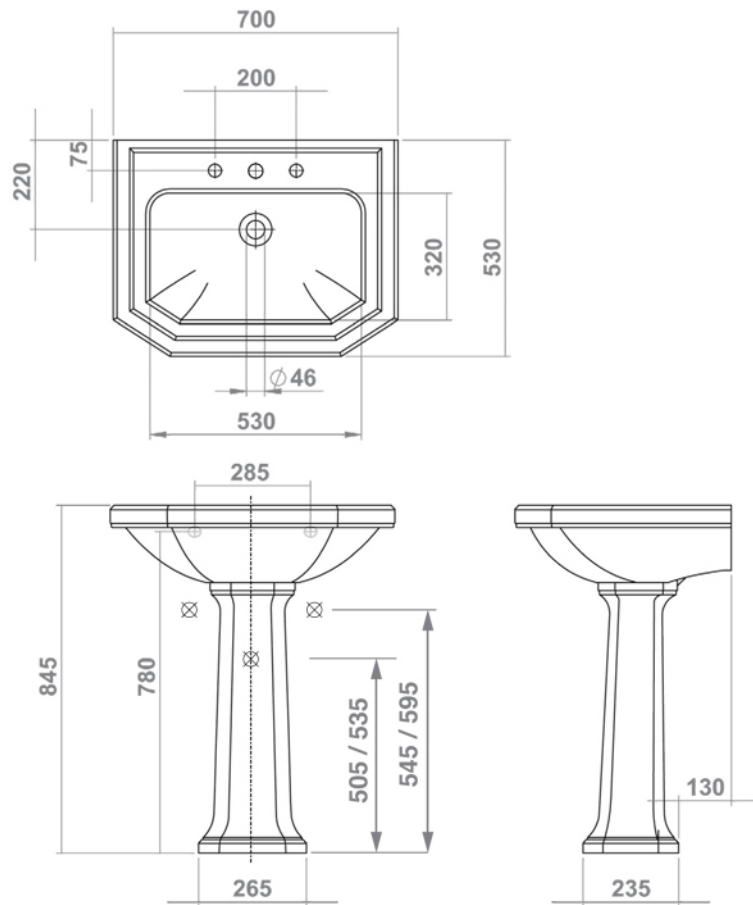

CLAREMONT Collection	
Code	Description
2210	Basin 620 mm White
2211	3 tap holes
2212	1 tap hole
2203	2 tap holes
	Pedestal White

Verona - Italy
 tel. +39 045 8006917
 fax. +39 045 8020111
 gentry-home.com

CLAREMONT Collection	
Code	Description
2200	Large Basin 700 mm White
2201	3 tap holes
2202	1 tap hole
2203	2 tap holes
	Pedestal White

Verona - Italy
 tel. +39 045 8006917
 fax. +39 045 8020111
 gentry-home.com